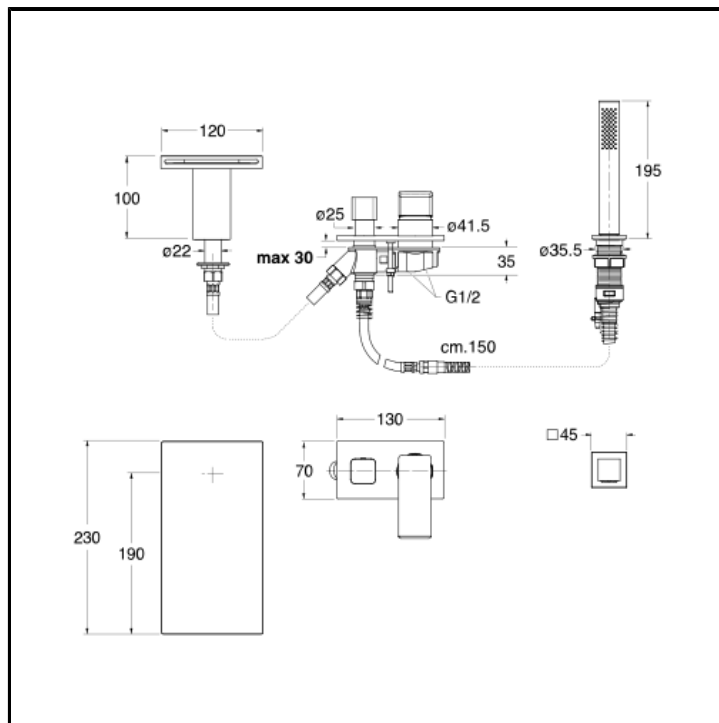

4 hole deck mounted bath mixer with diverter, spout, pull-out anti-lime hand shower, FOLLOW ME and metal plate

FINITURE

- White matt
- Chrome
- Polished black chrome
- Brushed black chrome
- Polished metallic
- Brushed metallic
- Black matt
- PVD polished rose gold
- PVD brushed rose gold

CHARACTERISTICS

-

COMMAND

- Monocontrol

INSTALLATION

- Tub edge

TPOLOGY

-