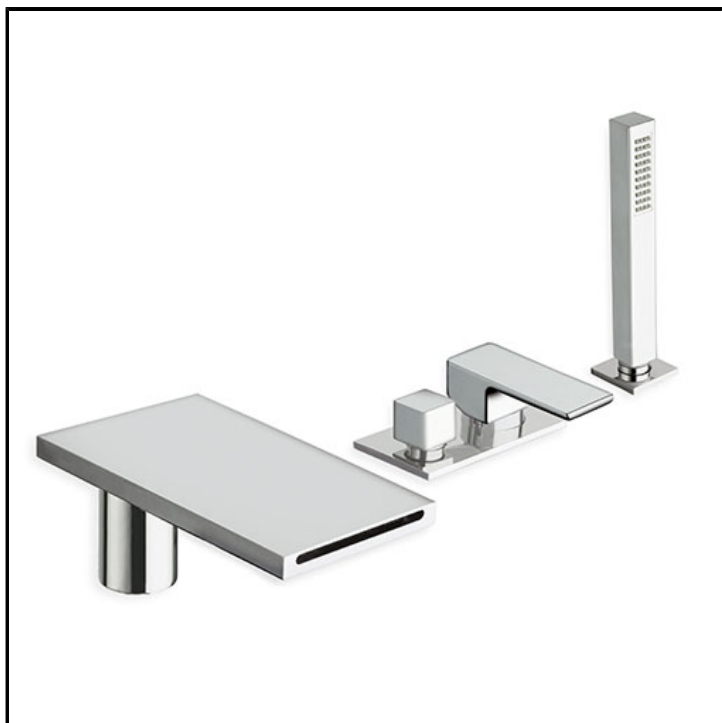

4 hole deck mounted bath mixer with diverter, spout, pull-out anti-lime hand shower, FOLLOW ME and metal plate

FINITURE

- White matt
- Chrome
- Polished black chrome
- Brushed black chrome
- Polished metallic
- Brushed metallic
- Black matt
- PVD polished rose gold
- PVD brushed rose gold

CHARACTERISTICS

-

COMMAND

- Monocontrol

INSTALLATION

- Tub edge

TPOLOGY

-