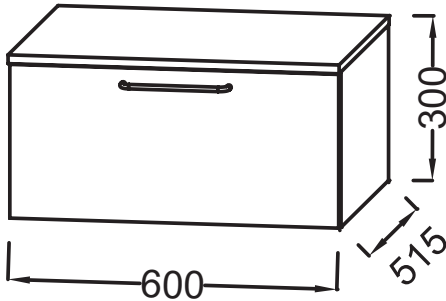

EB2537-R8

Collection: ODÉON RIVE GAUCHE

Finish*:

Main features:

Features

- DIMENSIONS: 60 x 0 x 0 cm
- MATERIAL: Lacquer or melamine
- NORMS AND REGULATION: NF
- VERSION: Gold handle
- HANDLE : Attached wire handle
- FIXING: Installer selects fixings set according to wall support
- WEIGHT: 18.8 kg
- INSTALLATION TYPE: Wall-hung
- STORAGE TYPE: Drawer
- TYPE OF COORDINATING FURNITURE : Drawer unit
- INSIDE FINISH: Gris

Consumer benefits

- PRACTICAL: Additional storage solution
- SOUND COMFORT: Drawers equipped with a damper close system
- PERFECT FINISH: Wide choice of finishes

Technical drawing

Product Specification: Drawer unit 60 cm, 1 drawer, gold wire handle. EB2537-R8. Collection: ODÉON RIVE GAUCHE. DIMENSIONS: 60 x 0 x 0 cm. WEIGHT: 18.8 kg. MATERIAL: Lacquer or melamine. INSTALLATION TYPE: Wall-hung. NORMS AND REGULATION: NF. STORAGE TYPE: Drawer. VERSION: Gold handle. TYPE OF COORDINATING FURNITURE : Drawer unit. HANDLE : Attached wire handle. INSIDE FINISH: Gris. FIXING: Installer selects fixings set according to wall support.