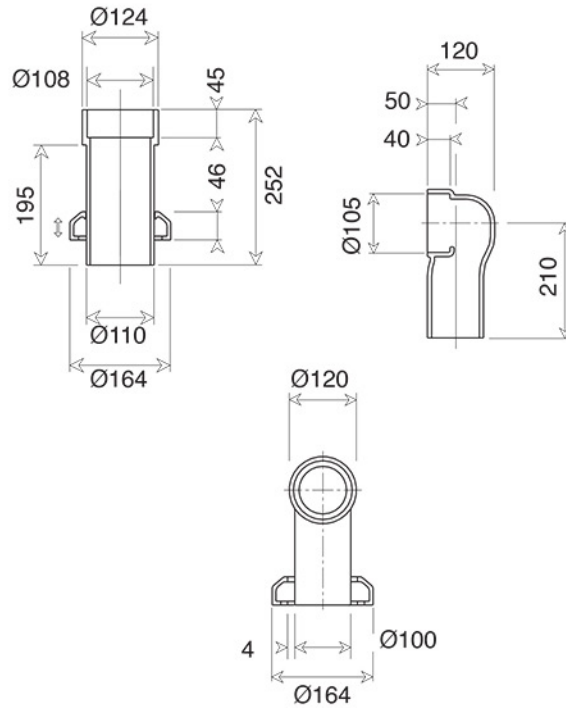

VICTORIAN Collection	
Code	Description
2005 OLD2005	Closet W.C. (wall drain) White Old White
GRDN2005 OSBR2005	Decorated Garden Pattern Blue Pattern

Verona - Italy
 tel. +39 045 8006917
 fax. +39 045 8020111
 gentry-home.com

VICTORIAN Collection	
Code	Description
9999 OLD9999	Pottery pan connector for floor trap White Old White
9998 OLD9998	Pottery pan connector for wall trap White Old White
9997 OLD9997	Pottery pan connector collar White Old White

Verona - Italy
tel. +39 045 8006917
fax. +39 045 8020111
gentry-home.com

VICTORIAN Collection	
Code	Description
	Toilet seat sold separately - See SEATS

Verona - Italy
 tel. +39 045 8006917
 fax. +39 045 8020111
 gentry-home.com