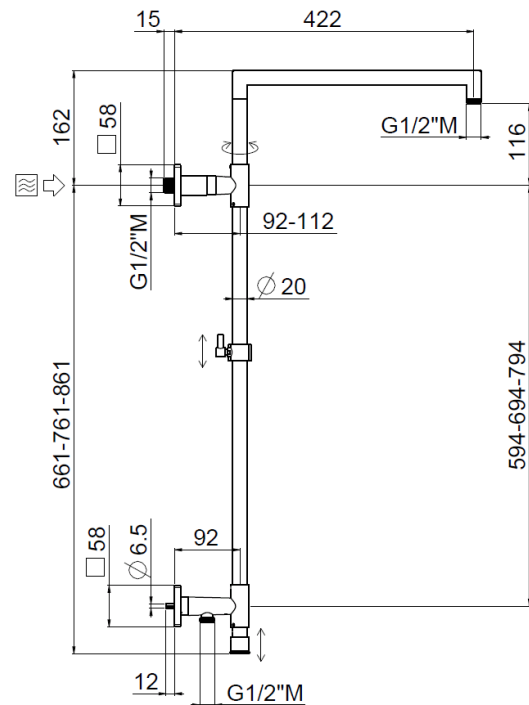

Square high wall outlet

Square high wall outlet, MySlim shower head
30416/IA-C-CR

TECHNICAL INFORMATION

Turning shower column with adjustable mounting and articulated shower holder, high water connection integrated in the upper holder, diverter, column height adjustable with optional extension kit. MySlim square non-liming shower head 240x240 in stainless steel. One jet square shower in brass. PVC double anti-torsion flexible hose cm 150. Wheelbase 600 mm. CHROME

FEATURES

Rain jet

Non-liming

adjustable
telescopic shower
column

double anti-
torsion

PICTURE

SPARE PARTS

TECHNICAL DRAWING