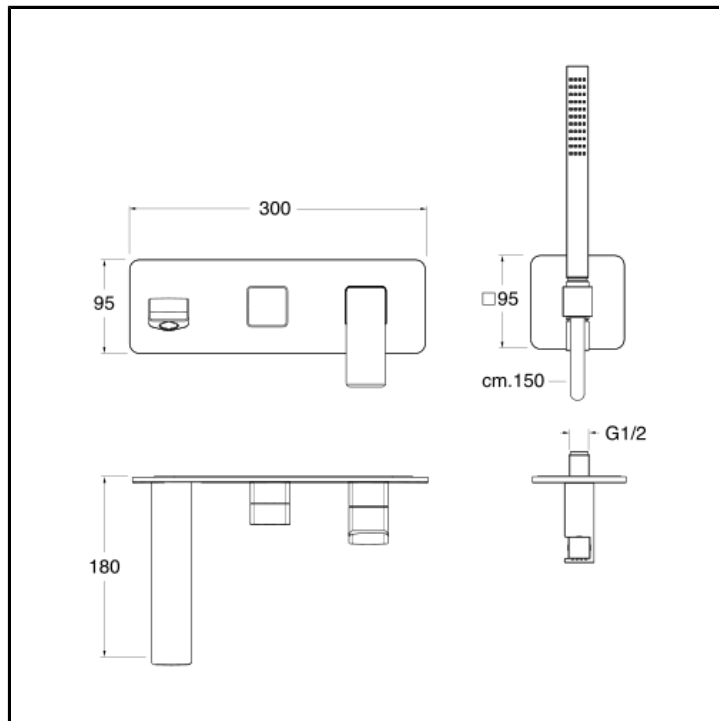

Bath/shower mixer external parts for CRICS100 (right side) - CRICS101 (left side) with 3 outlet diverter, anti-lime hand shower, LONG LIFE flexible hose and metal plate

FINITURE

- White matt
- Chrome
- Polished black chrome
- Brushed black chrome
- Polished metallic
- Brushed metallic
- Black matt
- PVD polished rose gold
- PVD brushed rose gold

CHARACTERISTICS

-

COMMAND

- Monocontrol

INSTALLATION

- Wall

TPOLOGY

-