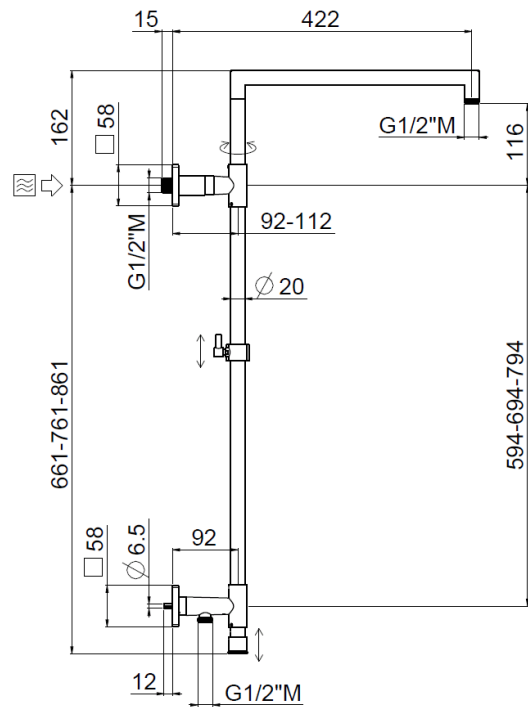

SPARE PARTS

TECHNICAL DRAWING