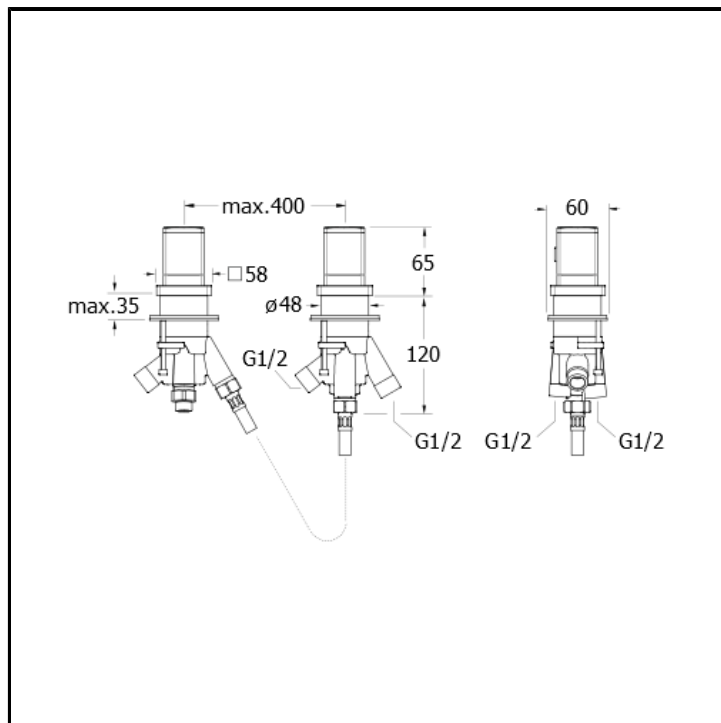

# CRIXQ142

Deck mounted thermostatic bath mixer with 2 outlets diverter

## INSTALLATION

- Tub edge