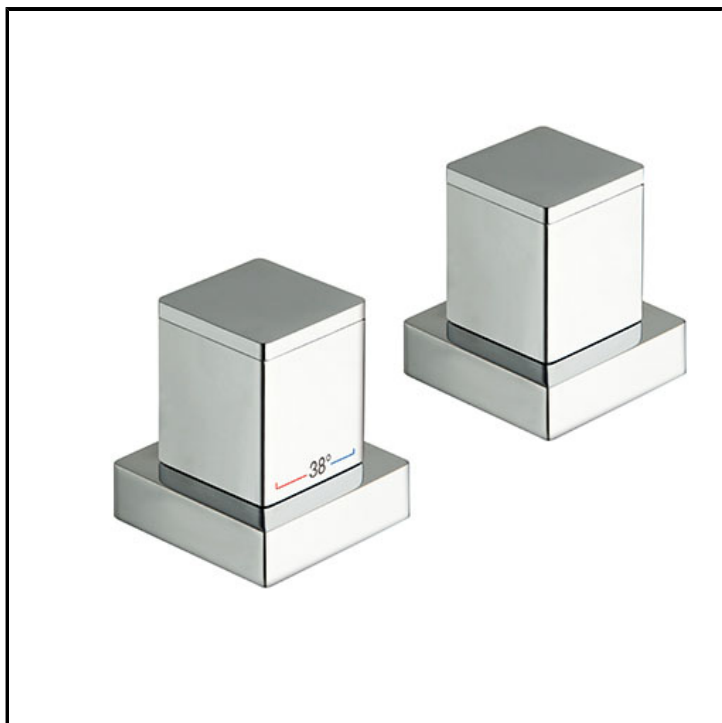

# CRIXQ142

Deck mounted thermostatic bath mixer with 2 outlets diverter