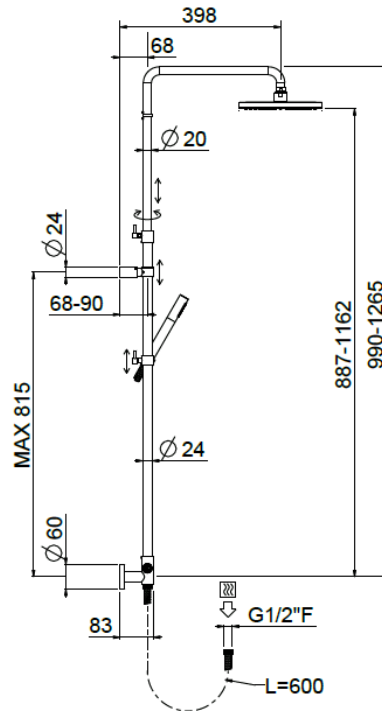

# Bridge telescopic exposed

Bridge telescopic exposed, Stick shower head  
**30676X/ED-CRX**

## TECHNICAL INFORMATION

Bridge turning shower column with adjustable mounting with articulated shower holder, external holder with flexible hose cm 60, adjustable upper holder and diverter. Non-liming inspectable round shower head Ø200 in chromed stainless steel. Brass non-liming inspectable one jet round shower. PVC smooth double anti-torsion flexible hose cm 150. CHROME

## SPARE PARTS

## TECHNICAL DRAWING