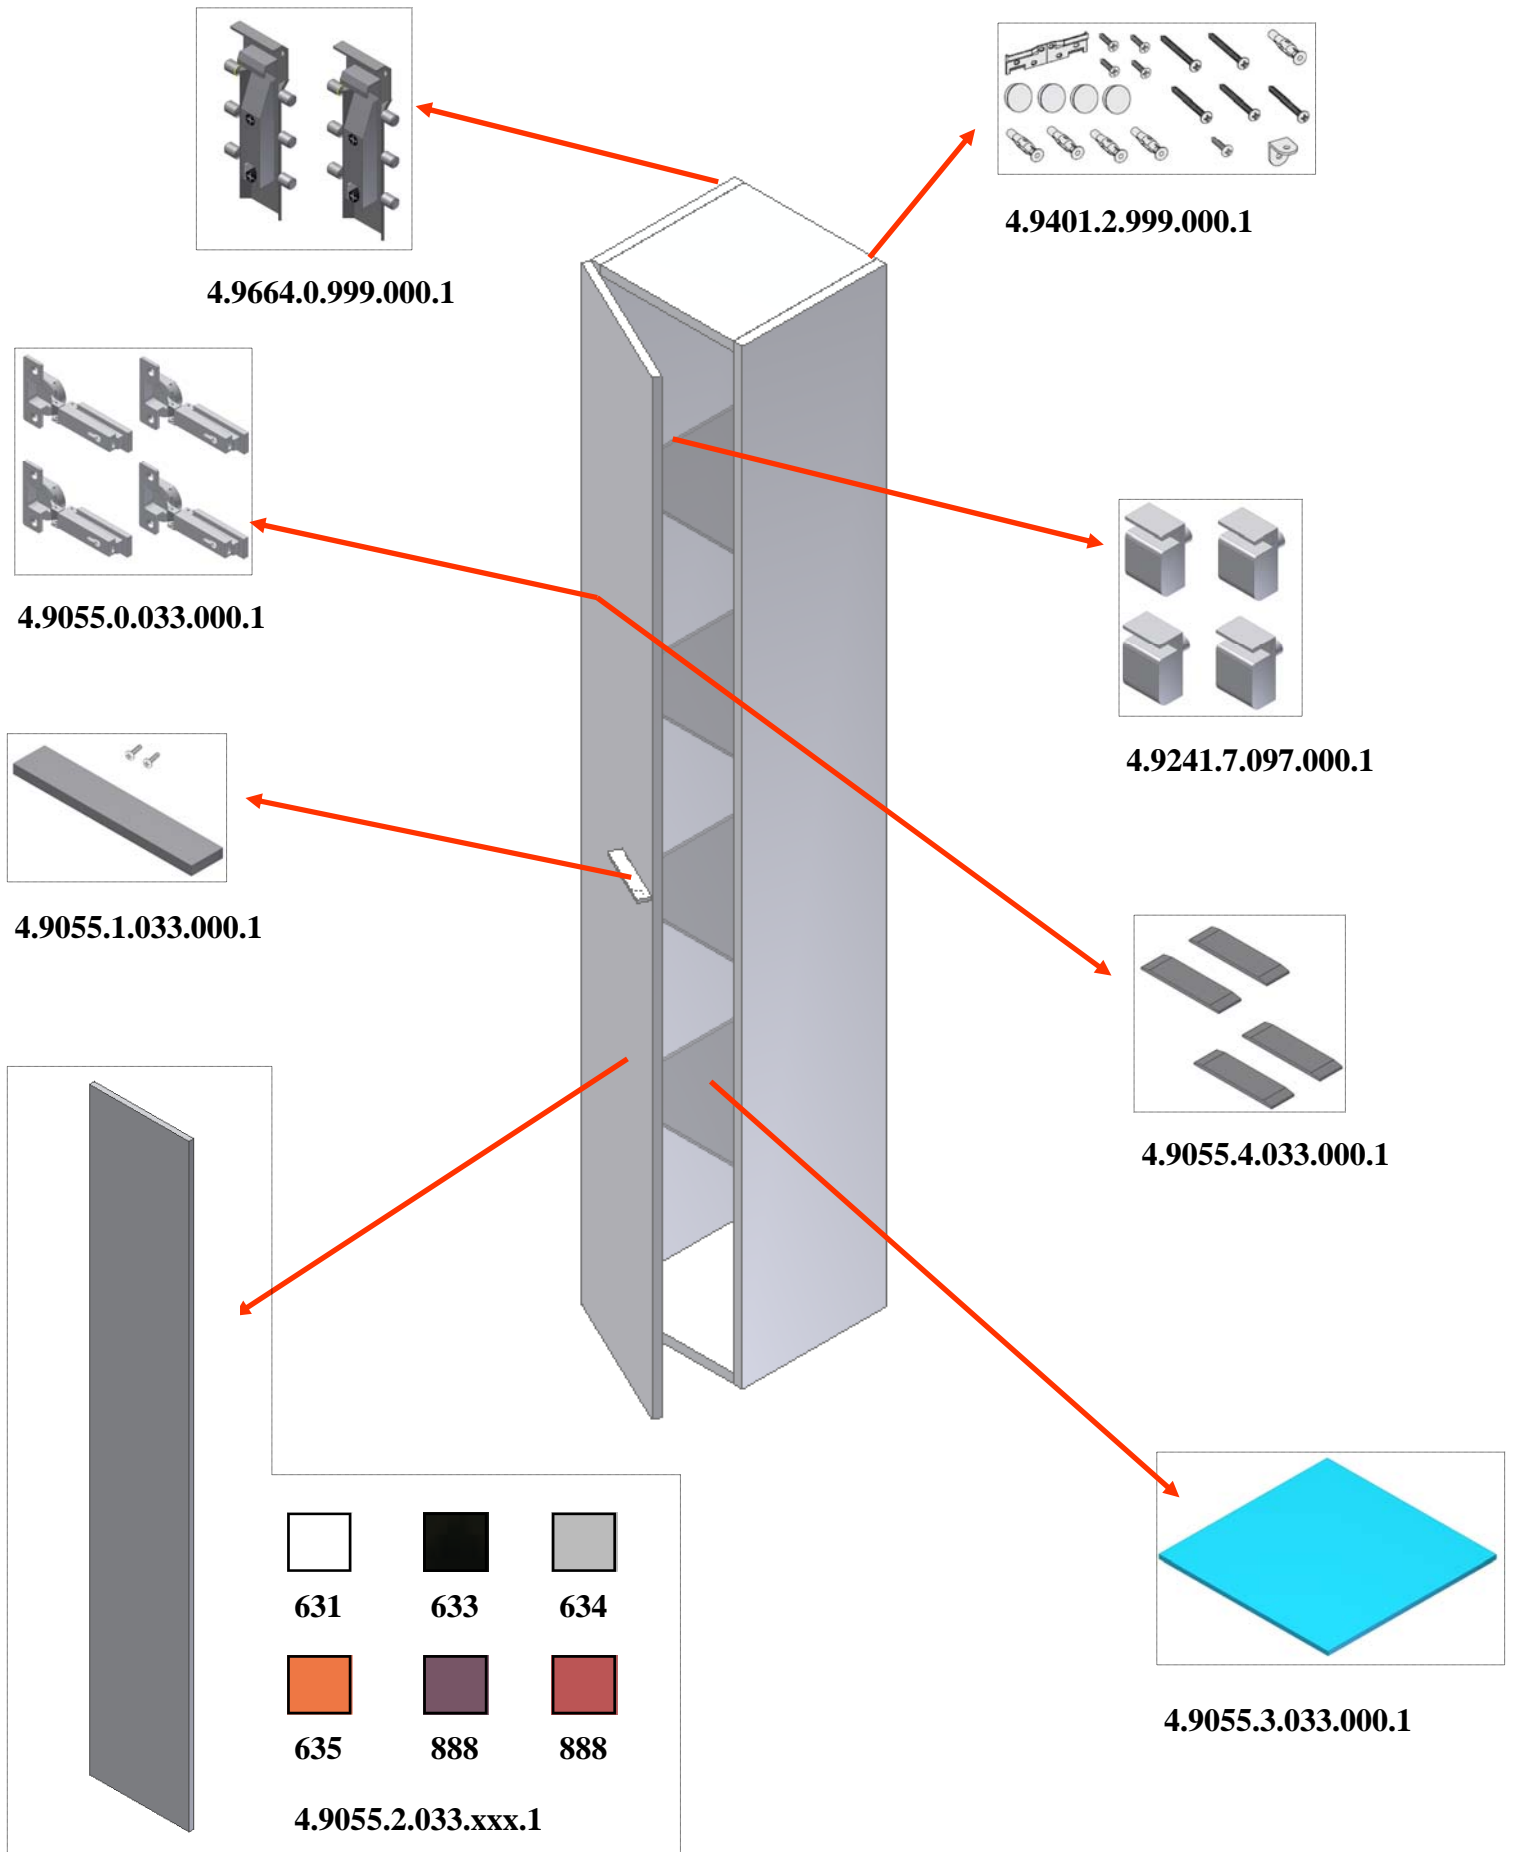

4.9238.3.070.000.1

4.9056.5.033.000.1

4.9009.8.075.000.1

4.9054.9.033.000.1

LAUFEN

Bathroom Culture since 1892  www.laufen.com

Kartell **LAUFEN** furniture extension

SPARE PART LIST 2017

4.9610.3.110.000.1

4.9621.7.000.000.1

4.9301.5.030.000.1

4.9120.6.043.000.1

4.9611.3.110.000.1

4.9238.3.070.000.1

4.9056.6.033.000.1

4.9618.8.110.000.1