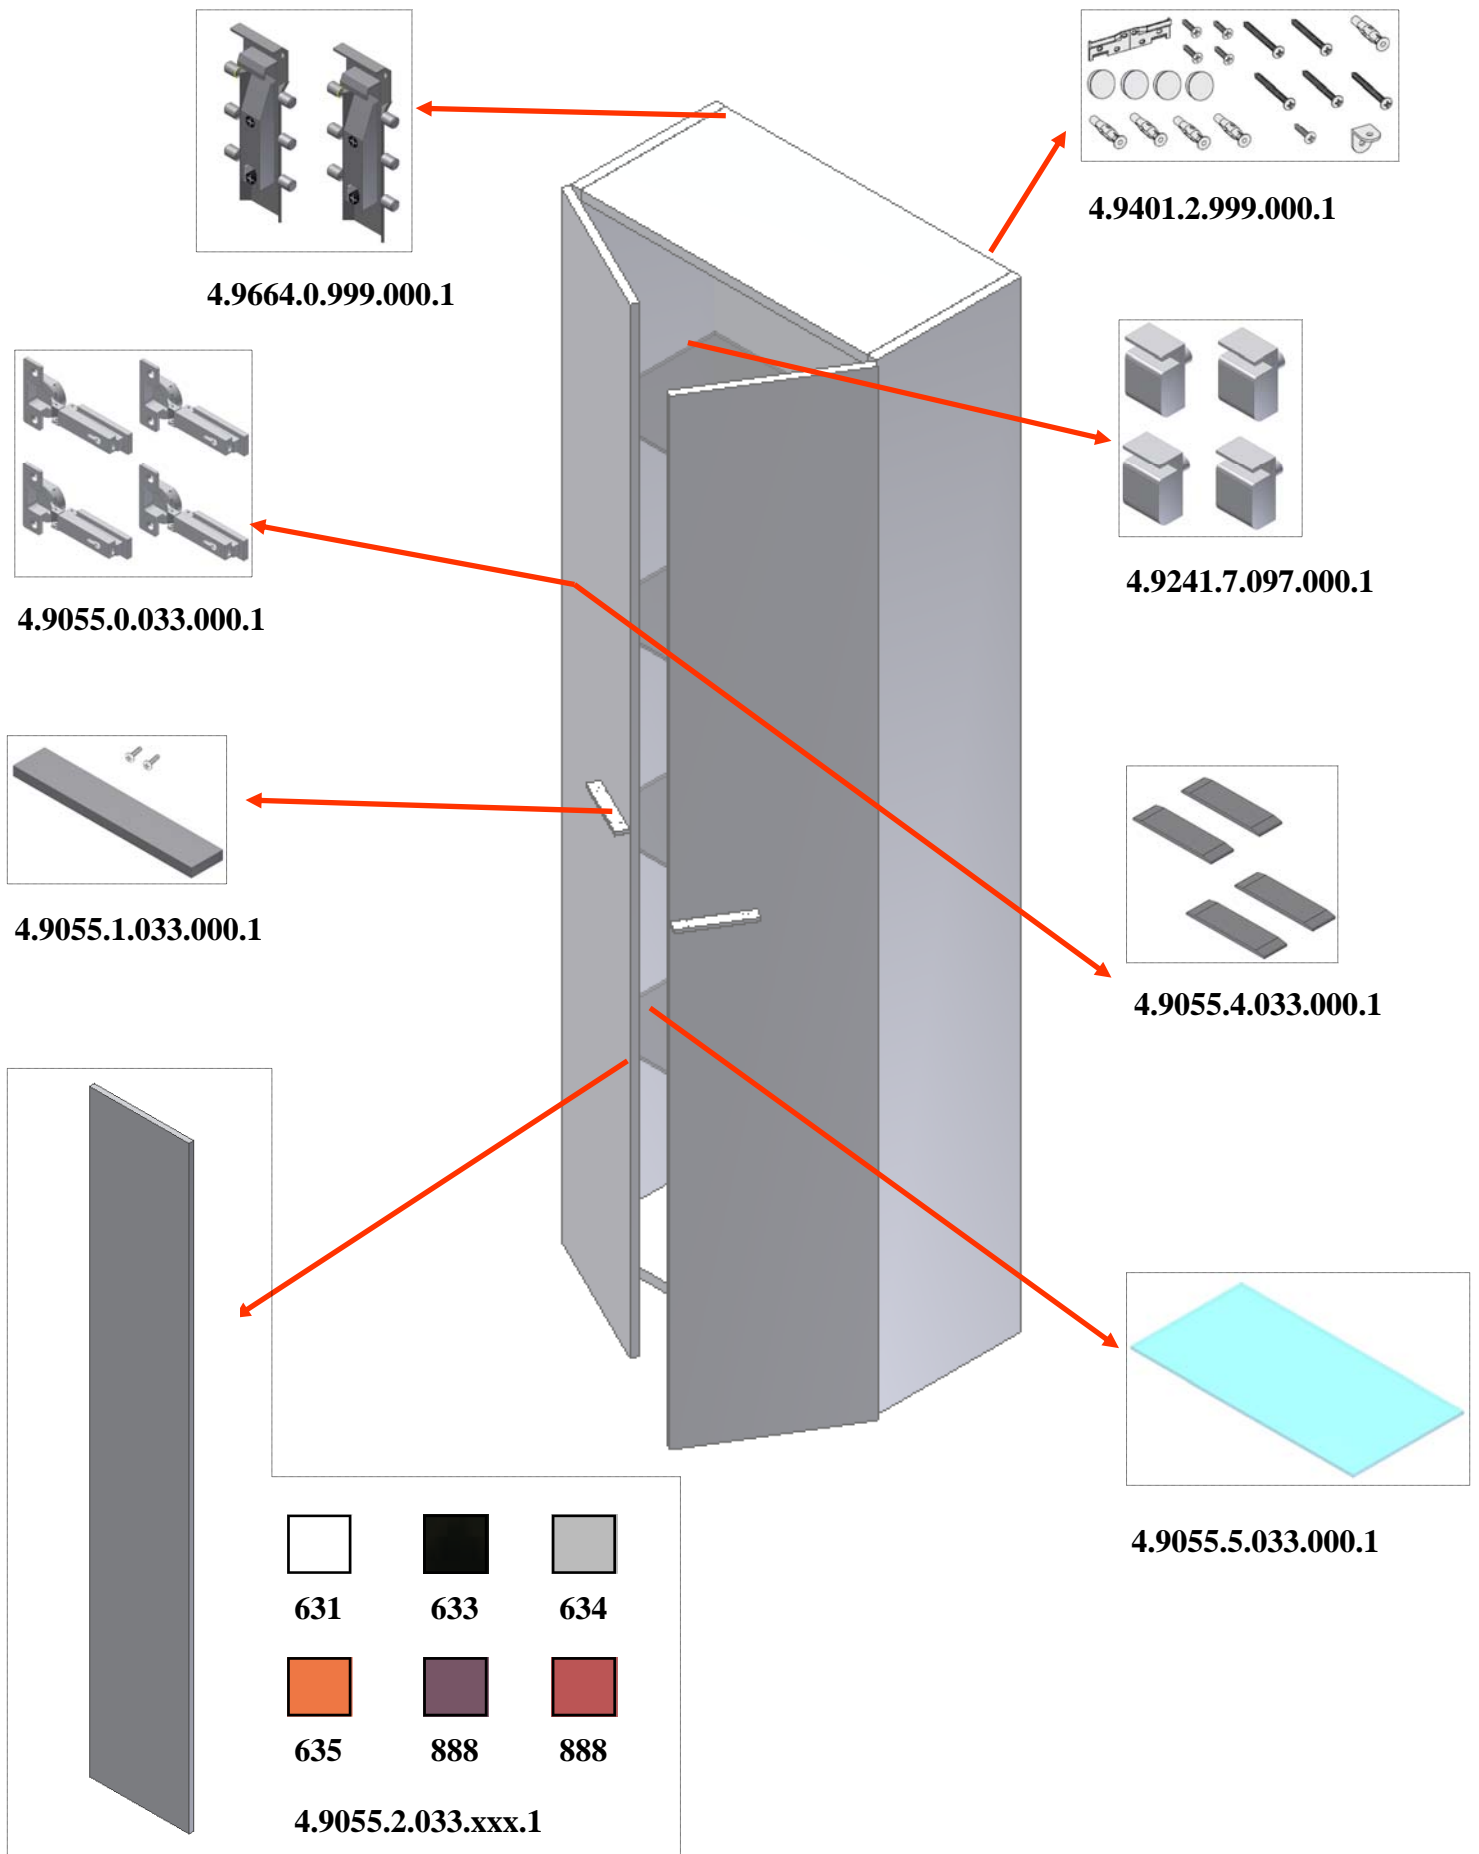

4.9238.3.070.000.1

4.9056.5.033.000.1

4.9009.8.075.000.1

4.9054.9.033.000.1

LAUFEN

Bathroom Culture since 1892  www.laufen.com

Kartell **LAUFEN** furniture extension

SPARE PART LIST 2017

4.9610.3.110.000.1

4.9621.7.000.000.1

4.9301.5.030.000.1

4.9120.6.043.000.1

4.9611.3.110.000.1

4.9238.3.070.000.1

4.9056.6.033.000.1

4.9618.8.110.000.1