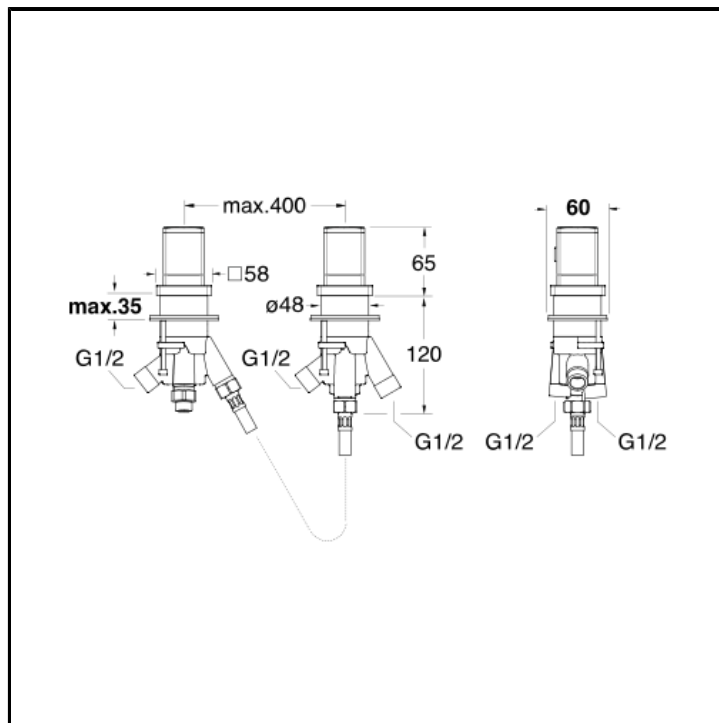

CRIXQ143

Deck mounted thermostatic bath mixer with 3 outlets diverter

FINITURE

-  White matt
-  Chrome
-  Polished black chrome
-  Brushed black chrome
-  Polished metallic
-  Brushed metallic
-  Black matt
-  PVD polished rose gold
-  PVD brushed rose gold

CHARACTERISTICS

-

COMMAND

- Thermostatic

INSTALLATION

- Tub edge

TPOLOGY

-