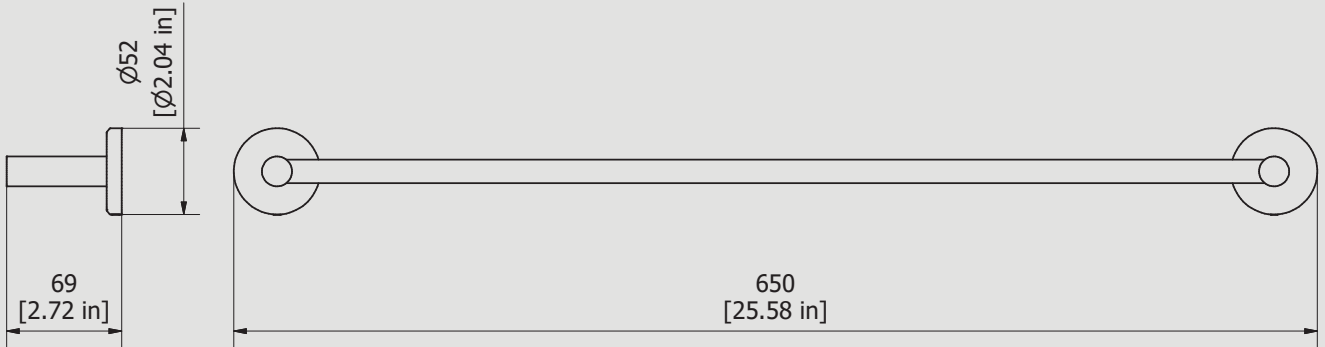

#### Towel holder

Box Dimensions  
**650 x 70 x 50 mm**

Weight  
**0.5 kg**

Finishes

- **CC**  
CHROME
- **CF**  
BLACK CHROME
- **00**  
GOLD
- **BB**  
ANTIQUE BRONZE
- **SS**  
BRUSHED NICKEL
- **CS**  
BRUSHED BLACK CHROME
- **BO**  
MATT WHITE
- **ONP**  
MATT BLACK
- **IS**  
BRUSHED PALE GOLD
- **OS**  
BRUSHED GOLD
- **II**  
PALE GOLD
- **RR**  
ANTIQUE COPPER
- **ORS**  
ROSE GOLD
- **ON**  
NATURAL BRASS
- **SR**  
BRUSHED ROSE GOLD
- **PL**  
PLATINUM

Dimensions

Cartridge

Hoses

Aerator

Flow Rate (+/-10%)

<b>1 BAR</b>	<b>2 BAR</b>	<b>3 BAR</b>
--------------	--------------	--------------

Production

**Main body is a single hot stamped pieces**