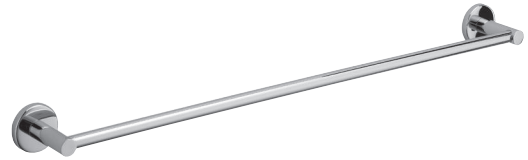

## MODERNA

Article

### M0004

Description

#### Towel holder

Box Dimensions  
**650 x 70 x 50 mm**

Weight  
**0.5 kg**

Finishes

- **CC**  
CHROME
- **CF**  
BLACK CHROME
- **00**  
GOLD
- **BB**  
ANTIQUE BRONZE
- **SS**  
BRUSHED NICKEL
- **CS**  
BRUSHED BLACK CHROME
- **BO**  
MATT WHITE
- **ONP**  
MATT BLACK
- **IS**  
BRUSHED PALE GOLD
- **OS**  
BRUSHED GOLD
- **II**  
PALE GOLD
- **RR**  
ANTIQUE COPPER
- **ORS**  
ROSE GOLD
- **ON**  
NATURAL BRASS
- **SR**  
BRUSHED ROSE GOLD
- **PL**  
PLATINUM