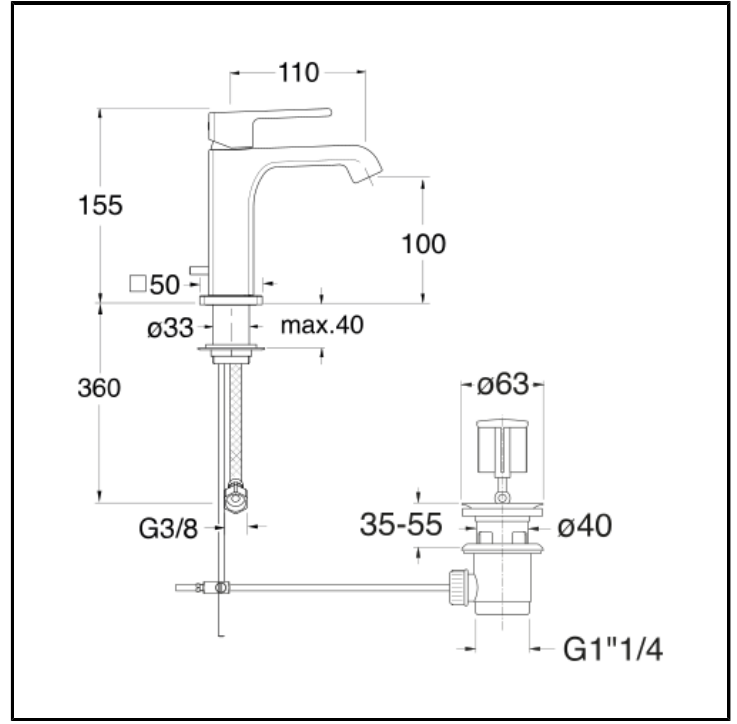

Basin mixer REGULAR with 1"1/4 pop up waste

FINITURE

- White matt
- Chrome
- Polished black chrome
- Brushed black chrome
- Polished metallic
- Brushed metallic
- Black matt
- PVD polished rose gold
- PVD brushed rose gold

FEATURES (MODEL NAME SIDE)

- Regular

COMMAND

- Monocontrol

INSTALLATION

- Top

TPOLOGY

-