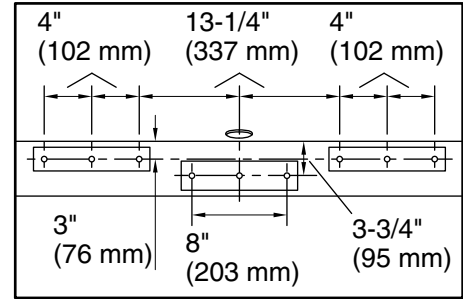

Color	Code	Description
-------	------	-------------

	0	White
	96	Biscuit

No change in measurements if connected with drain illustrated. (K-37386)

□ Recommended Faucet Location

Recommended Faucet Hole Location

Technical Information

All product dimensions are nominal.

Installation:	Freestanding
Drain location:	Center
Basin area, bottom:	39-5/8" x 23-5/8" (1006 mm x 599 mm)
Basin area, top:	49-9/16" x 25-1/2" (1259 mm x 648 mm)
Weight:	170 lbs (77.1 kg)
Minimum floor load:	49.8 lbs/ft ² (243.1 kg/m ²)
Water depth:	16" (406 mm)
Water capacity:	60 gal (227.1 L)
Template:	Footprint, 1364287, not required, not included
Electrical component rating:	Heated Surface: 120 V, 1.1 A, 50/60 Hz, 65 W