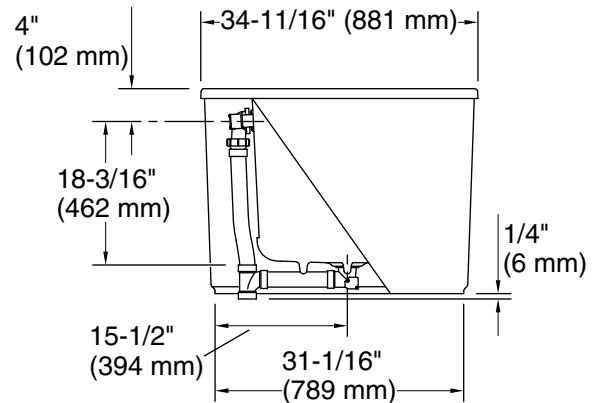

Color	Code	Description
-------	------	-------------

	0	White
	96	Biscuit

No change in measurements if connected with drain illustrated. (K-37386)

□ Recommended Faucet Location

Recommended Faucet Hole Location

Technical Information

All product dimensions are nominal.

Installation:	Freestanding
Drain location:	Center
Basin area, bottom:	39-5/8" x 23-5/8" (1006 mm x 599 mm)
Basin area, top:	49-9/16" x 25-1/2" (1259 mm x 648 mm)
Weight:	170 lbs (77.1 kg)
Minimum floor load:	49.8 lbs/ft ² (243.1 kg/m ²)
Water depth:	16" (406 mm)
Water capacity:	60 gal (227.1 L)
Template:	Footprint, 1364287, not required, not included
Electrical component rating:	Heated Surface: 120 V, 1.1 A, 50/60 Hz, 65 W