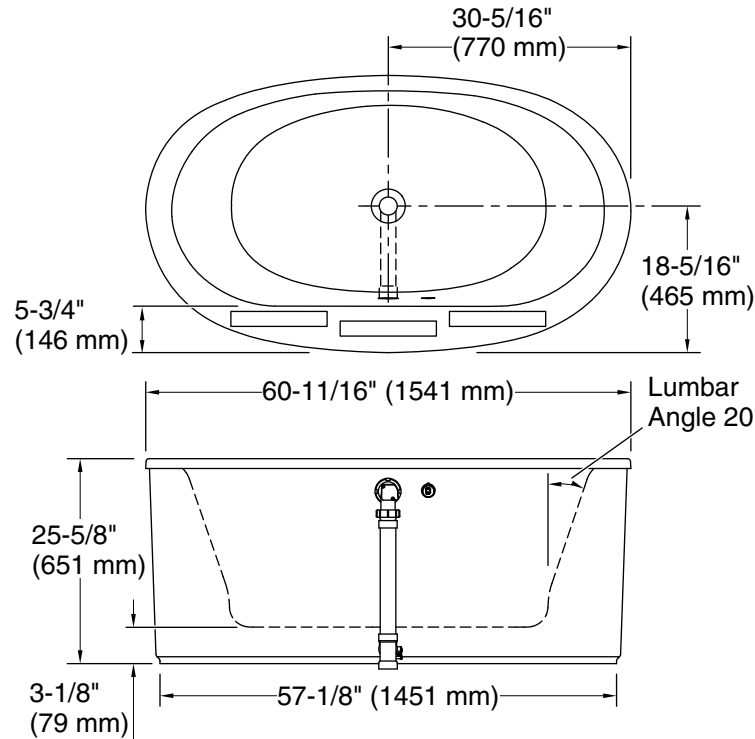

Material

- Acrylic.

Installation

- Freestanding.
- PureFlo drains are not recommended for a deck-mount faucet installation.

Recommended Products/Accessories

- K-37380 30" Rough-in Cable Bath Drain
- K-24916 Wireless Music Kit
- K-T37391 Bath Cable Drain Trim
- K-T37392 Bath Cable Drain Trim
- K-T37393 Bath Cable Drain Trim
- K-T37394 Bath Cable Drain Trim
- K-T37395 Bath Cable Drain Trim
- K-T37396 Bath Cable Drain Trim
- K-T37397 Cable Bath Drain Trim
- K-7265 Clearflo Bath Drain
- K-37383 Rough-in cable bath drain, PVC, 30" cable with tubing
- K-37386 rough-in cable drain, PVC, 30" cable
- K-23726 Drain treatment
- K-23732 Tub & shower cleaner

Color	Code	Description
-------	------	-------------

	0	White
	96	Biscuit

No change in measurements if connected with drain illustrated. (K-37386)

□ Recommended Faucet Location

Recommended Faucet Hole Location

Technical Information

All product dimensions are nominal.

Installation:	Freestanding
Drain location:	Center
Basin area, bottom:	39-5/8" x 23-5/8" (1006 mm x 599 mm)
Basin area, top:	49-9/16" x 25-1/2" (1259 mm x 648 mm)
Weight:	170 lbs (77.1 kg)
Minimum floor load:	49.8 lbs/ft ² (243.1 kg/m ²)
Water depth:	16" (406 mm)
Water capacity:	60 gal (227.1 L)
Template:	Footprint, 1364287, not required, not included
Electrical component rating:	Heated Surface: 120 V, 1.1 A, 50/60 Hz, 65 W