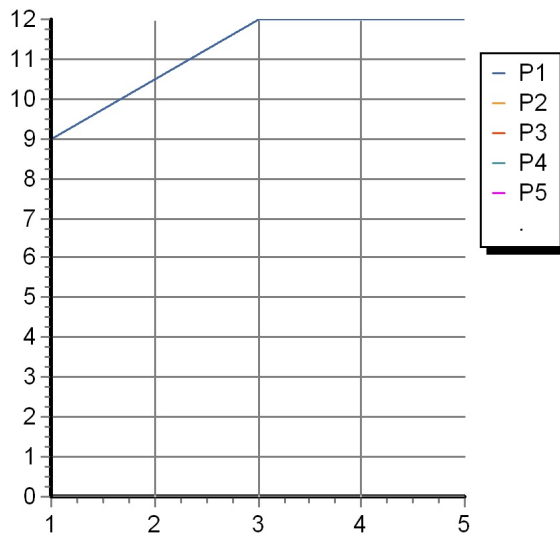

## SHOWER

Z94144

Disegno Complessivo / Overall Drawing

## SHOWER

Z94144

Portate / Flowrates (lt/min)

PRESSIONE PRESSURE	1 BAR	2 BAR	3 BAR	4 BAR	5 BAR
SOFFIONE SHOWER HEAD <i>P1</i>	9	10,5	12	12	12
<i>P2</i>					
<i>P3</i>					
<i>P4</i>					
<i>P5</i>					

## SHOWER

Z94144

Pesi e Misure / Weights and Sizes

Peso ( Kg ) Weight ( lb )	5,50 ( Kg )	12,13 ( lb )
Volume test ( dc3 ) - ( in3 )	17,24 ( dc3 )	1052,05 ( in3 )
h ( mm ) - ( in )	130,00 ( mm )	5,12 ( in )
L1 ( mm ) - ( in )	340,00 ( mm )	13,39 ( in )
L2 ( mm ) - ( in )	390,00 ( mm )	15,35 ( in )