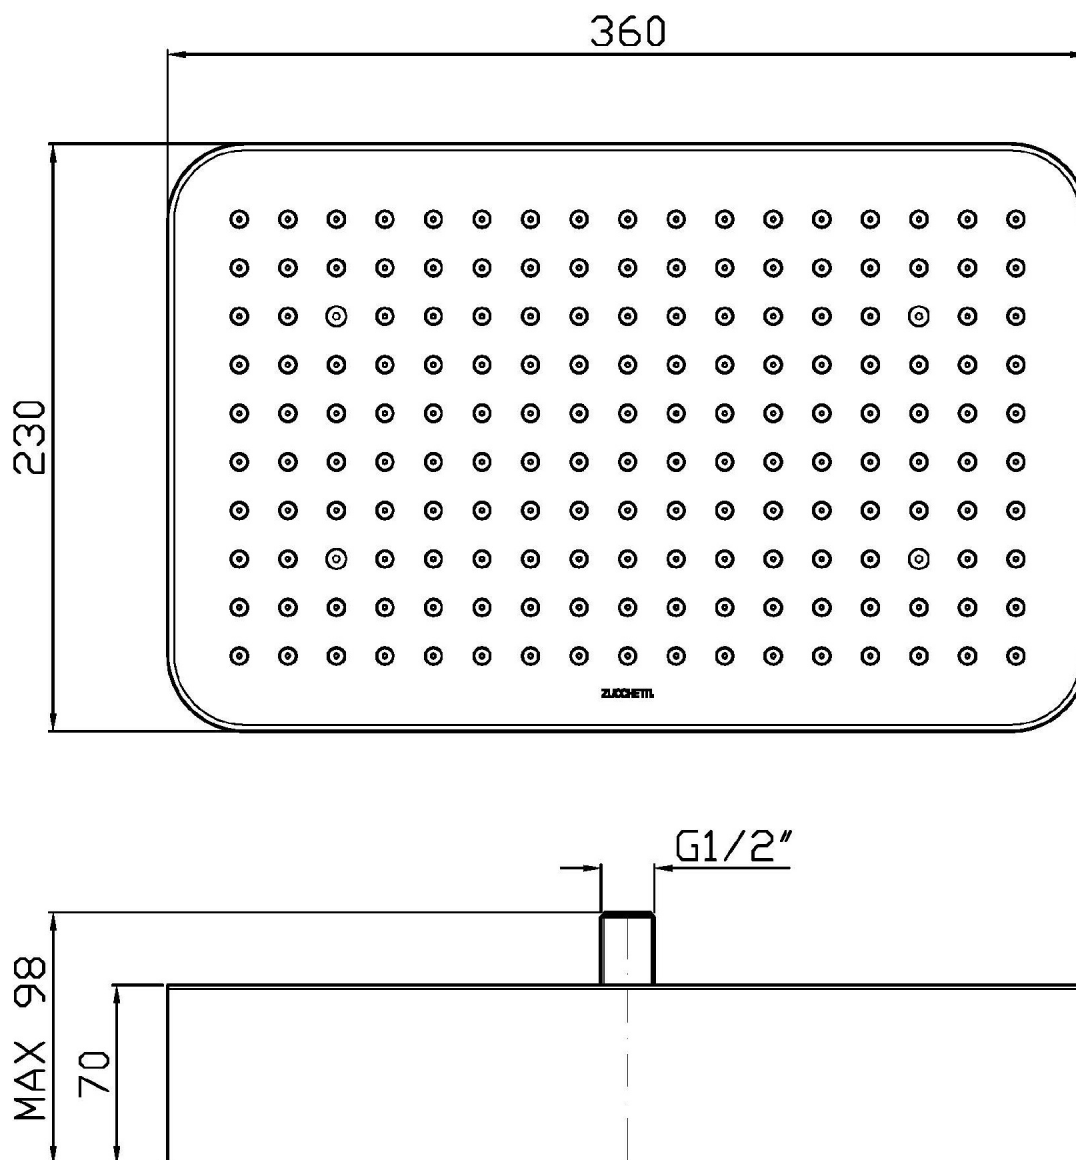

## SHOWER

Z94144

Sistema doccia 360x230 mm a soffitto. / 360x230 mm ceiling mounted shower system.

Sistema doccia 360x230 mm in acciaio inox a soffitto, con getto a pioggia. Portata minima richiesta: 12 lt. / min.

360x230 ceiling mounted stainless steel rain shower system. Minimum flowrate requested: 12 lt. / min.

## SHOWER

Z94144

Disegno Complessivo / Overall Drawing

## SHOWER

Z94144

Pesi e Misure / Weights and Sizes

Peso ( Kg ) Weight ( lb )	5,50 ( Kg )	12,13 ( lb )
Volume test ( dc3 ) - ( in3 )	17,24 ( dc3 )	1052,05 ( in3 )
h ( mm ) - ( in )	130,00 ( mm )	5,12 ( in )
L1 ( mm ) - ( in )	340,00 ( mm )	13,39 ( in )
L2 ( mm ) - ( in )	390,00 ( mm )	15,35 ( in )