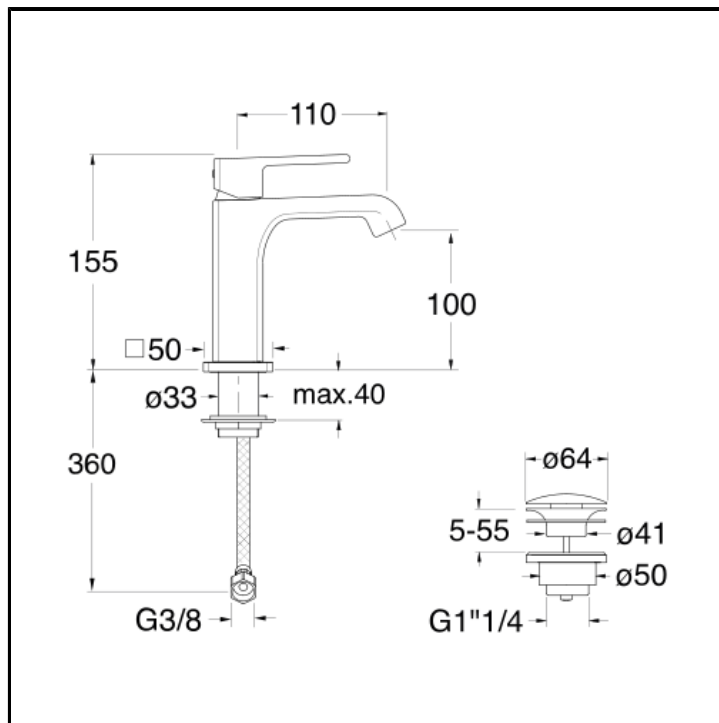

CRIQS220

Basin mixer REGULAR with 1"1/4 Up&Down waste

FINITURE

- White matt
- Chrome
- Polished black chrome
- Brushed black chrome
- Polished metallic
- Brushed metallic
- Black matt
- PVD polished rose gold
- PVD brushed rose gold

FEATURES (MODEL NAME SIDE)

- Regular

COMMAND

- Monocontrol

INSTALLATION

- Top

TPOLOGY

-