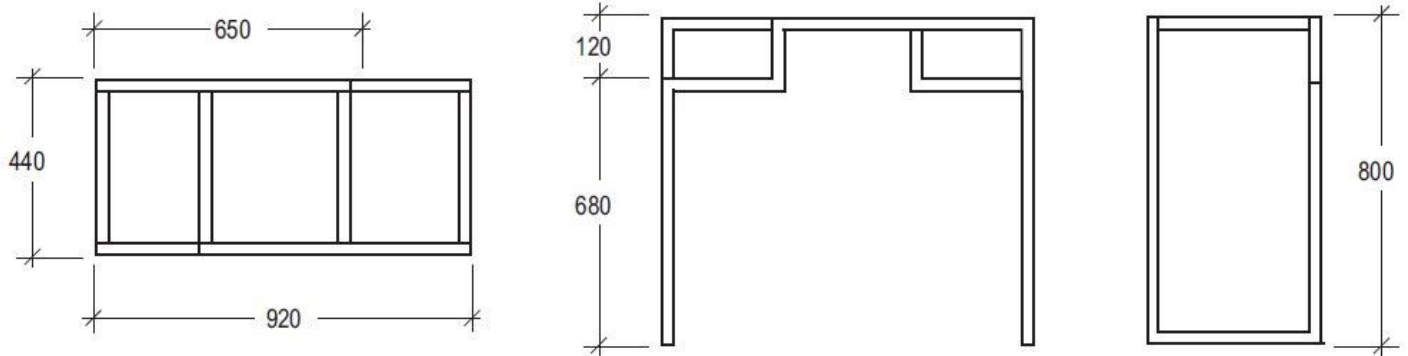

Struttura in ottone laccato per lavabo OZ versione a muro o centro stanza

Furniture lacquered brass for washbasin OZ bach to wall or free-standing solution

code: MOFEROZ