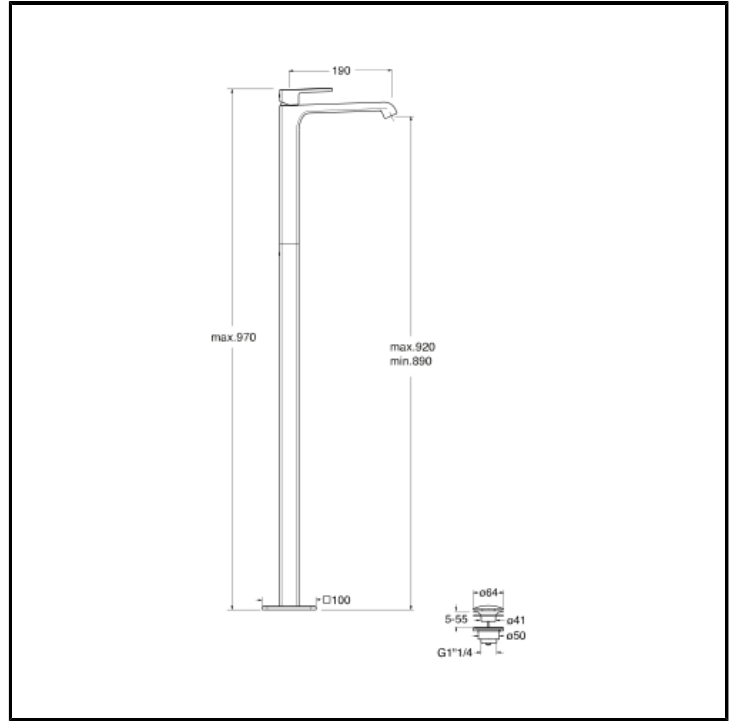

CRIQS290

Floor mounted basin mixer external parts for CRICS290 with 1"1/4 Up&Down waste

FINITURE

- White matt
- Chrome
- Polished black chrome
- Brushed black chrome
- Polished metallic
- Brushed metallic
- Black matt
- PVD polished rose gold
- PVD brushed rose gold

COMMAND

- Monocontrol

INSTALLATION

- Floor

TPOLOGY

-

ENVIRONMENT

- Bathroom