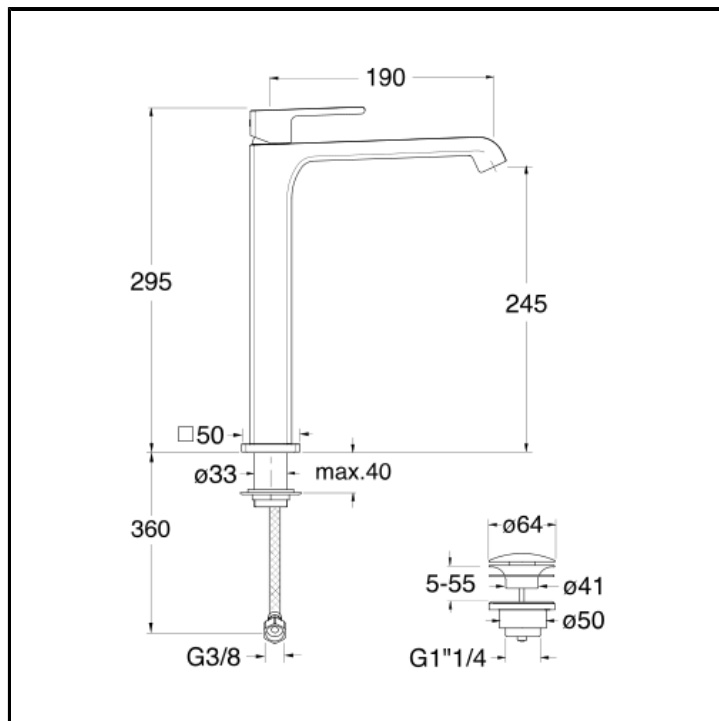

Basin mixer TALL with 1"1/4 Up&Down waste

## FEATURES (MODEL NAME SIDE)

- Tall