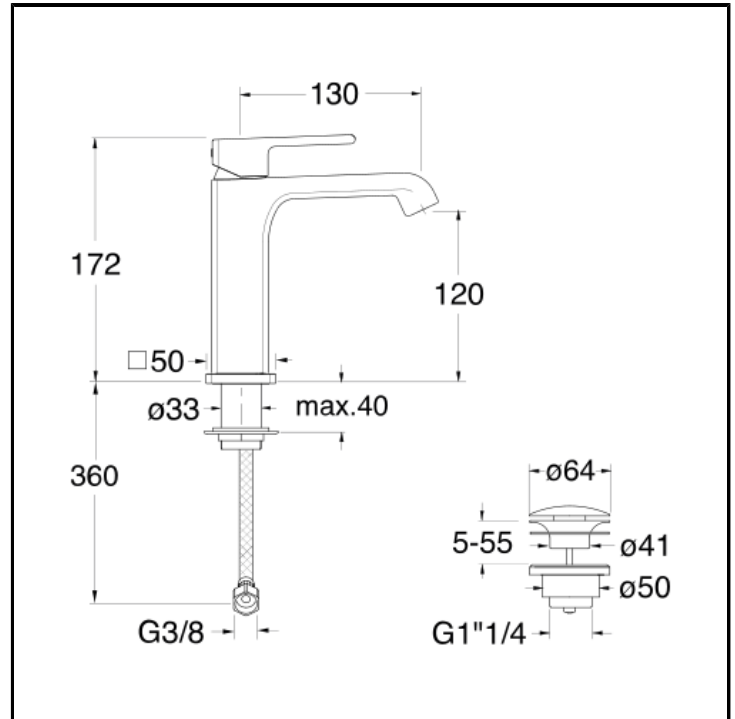

# CRIQS264

Basin mixer LARGE with 1"1/4 Up&Down waste

## FEATURES (MODEL NAME SIDE)

- Large