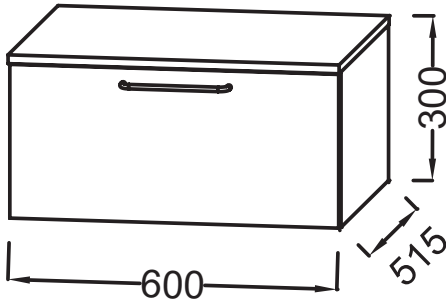

**EB2537-R5**

**Collection:** ODÉON RIVE GAUCHE

**Finish\*:**

**Main features:**

**Features**

- DIMENSIONS: 60 x 0 x 0 cm
- MATERIAL: Lacquer or melamine
- NORMS AND REGULATION: NF
- VERSION: Chrome handle
- HANDLE : Attached wire handle
- FIXING: Installer selects fixings set according to wall support
- WEIGHT: 18.8 kg
- INSTALLATION TYPE: Wall-hung
- STORAGE TYPE: Drawer
- TYPE OF COORDINATING FURNITURE : Drawer unit
- INSIDE FINISH: Gris

**Consumer benefits**

- PRACTICAL: Additional storage solution
- SOUND COMFORT: Drawers equipped with a damper close system
- PERFECT FINISH: Wide choice of finishes

**Technical drawing**

Product Specification: Drawer unit 60 cm, 1 tiroir, chrome wire handle. EB2537-R5. Collection: ODÉON RIVE GAUCHE. DIMENSIONS: 60 x 0 x 0 cm. WEIGHT: 18.8 kg. MATERIAL: Lacquer or melamine. INSTALLATION TYPE: Wall-hung. NORMS AND REGULATION: NF. STORAGE TYPE: Drawer. VERSION: Chrome handle. TYPE OF COORDINATING FURNITURE : Drawer unit. HANDLE : Attached wire handle. INSIDE FINISH: Gris. FIXING: Installer selects fixings set according to wall support.