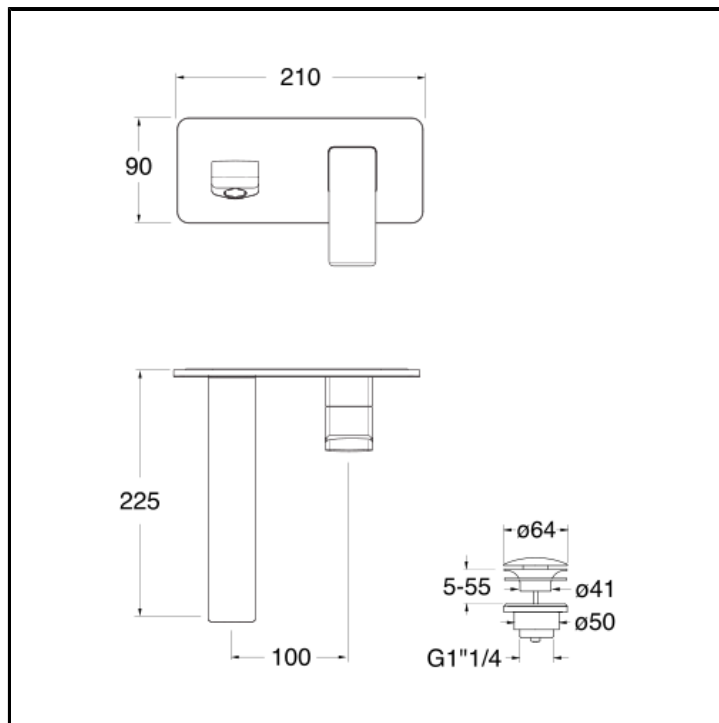

Wall mounted basin mixer LARGE external parts for CRICS200 (right side) - CRICS201 (left side) with 1"1/4 Up&Down waste and metal plate

FINITURE

- White matt
- Chrome
- Polished black chrome
- Brushed black chrome
- Polished metallic
- Brushed metallic
- Black matt
- PVD polished rose gold
- PVD brushed rose gold

FEATURES (MODEL NAME SIDE)

- Large

COMMAND

- Monocontrol

INSTALLATION

- Wall

TPOLOGY

-