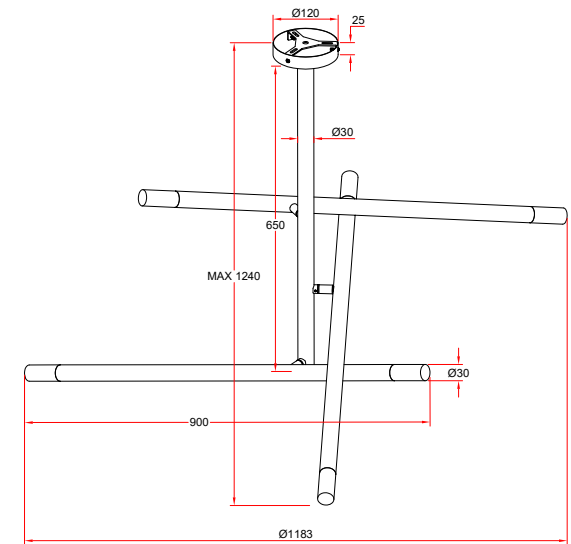

Instruction

MOD620CL-06B

6 x G9 (25W)

Model: MOD620CL-06B

Collection: Technical

Ceiling Lamps