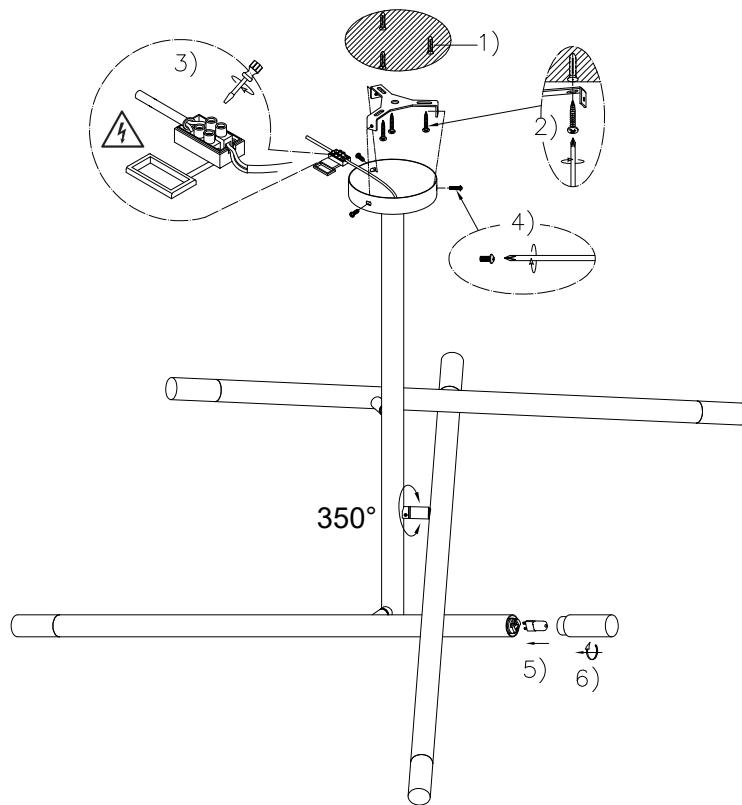

Instruction

MOD620CL-06B

6 x G9 (25W)

Model: MOD620CL-06B

Collection: Technical

Ceiling Lamps