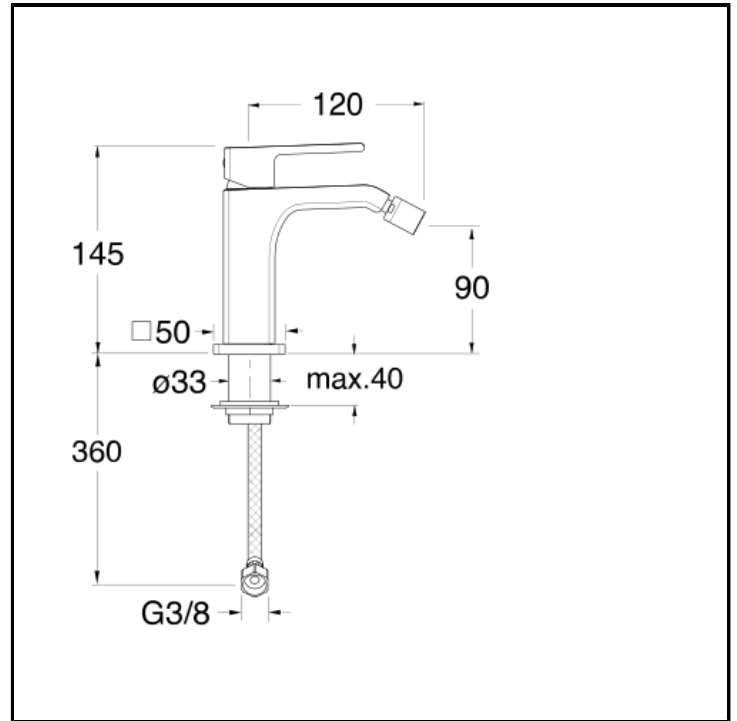

CRIQS320

Bidet mixer with 1"1/4 Up&Down waste

FINITURE

- White matt
- Chrome
- Polished black chrome
- Brushed black chrome
- Polished metallic
- Brushed metallic
- Black matt
- PVD polished rose gold
- PVD brushed rose gold

COMMAND

- Monocontrol

INSTALLATION

- Top

TPOLOGY

-

ENVIRONMENT

- Bathroom