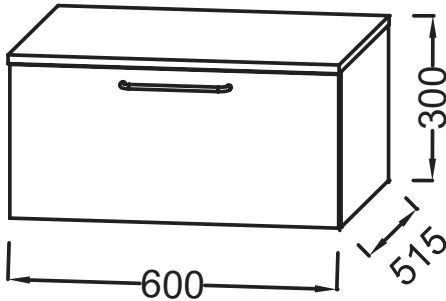

**EB2537-R6**

**Collection:** ODÉON RIVE GAUCHE

**Finish\*:**

**Main features:**

**Features**

- DIMENSIONS: 60 x 0 x 0 cm
- MATERIAL: Lacquer or melamine
- NORMS AND REGULATION: NF
- VERSION: White handle
- HANDLE : Attached wire handle
- FIXING: Installer selects fixings set according to wall support
- WEIGHT: 18.8 kg
- INSTALLATION TYPE: Wall-hung
- STORAGE TYPE: Drawer
- TYPE OF COORDINATING FURNITURE : Drawer unit
- INSIDE FINISH: Gris

**Consumer benefits**

- PRACTICAL: Additional storage solution
- SOUND COMFORT: Drawers equipped with a damper close system
- PERFECT FINISH: Wide choice of finishes

**Technical drawing**

Product Specification: Drawer unit 60 cm, 1 drawer, white wire handle. EB2537-R6. Collection: ODÉON RIVE GAUCHE. DIMENSIONS: 60 x 0 x 0 cm. WEIGHT: 18.8 kg. MATERIAL: Lacquer or melamine. INSTALLATION TYPE: Wall-hung. NORMS AND REGULATION: NF. STORAGE TYPE: Drawer. VERSION: White handle. TYPE OF COORDINATING FURNITURE : Drawer unit. HANDLE : Attached wire handle. INSIDE FINISH: Gris. FIXING: Installer selects fixings set according to wall support.