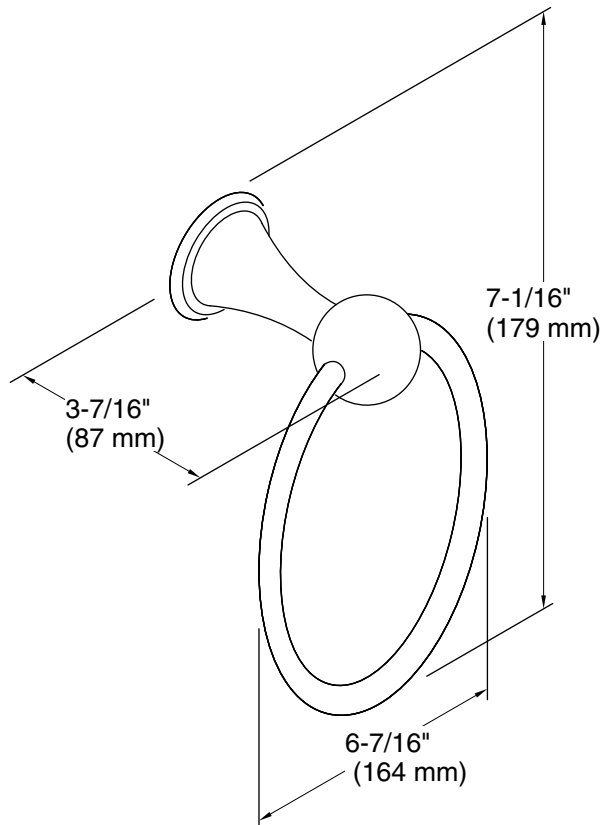

Technical Information

All product dimensions are nominal.

Material: Metal

Notes

Install this product according to the installation guide.

CAUTION: Risk of personal injury. Do not install this product in any area where it is likely to be used inadvertently as a grab bar or support bar. This product is not designed or intended for use as a grab bar or support bar.