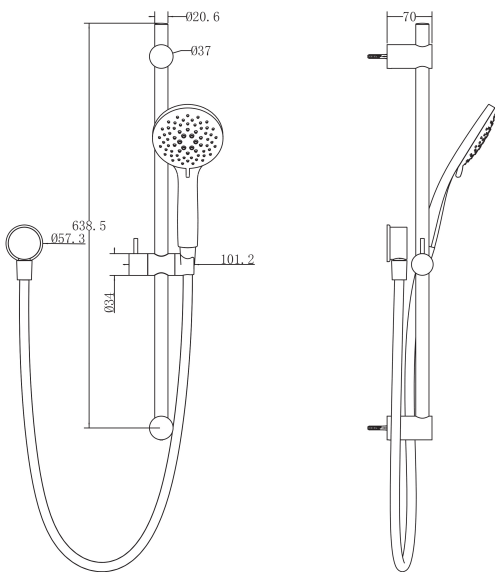

### WAIRERE RAIL SHOWER

Also available in  
MATTE BLACK FINISH

**FUNCTIONS:** Airstream™, Bubble, Massage, Spray+Bubble, Spray+Massage

**INSTALL METHOD:** Adjustable Rail

**SUPPLY:** Mains Pressure

**CONNECTIONS:** 1/2" BSP

**WORKING PRESSURES:** 150 - 500 kpa

**OPERATING TEMPERATURE:** Recommended 50°C\*

\*Refer AS/NZS 3500

- Advanced Airstream™ spray mixes air with water to create a softer, lighter and voluminous shower experience
- 5 Function – Airstream™ - Spray, Bubble, Massage, Spray+Bubble, Spray+Massage 110mm adjustable spray handset
- Stylish 655mm rail with an adjustable pillar to allow pillars to easy retro-fit to existing holes
- Height adjustable handset holder with twist-lock slider
- Rub clean silicon jets on the faceplate to help prevent build up of lime scale and calcium deposits, maintaining shower performance
- Stilo wall elbow
- Strong and durable Satin-Smooth hose
- 3 star WELS rated on mains pressure (8.0 L/min)