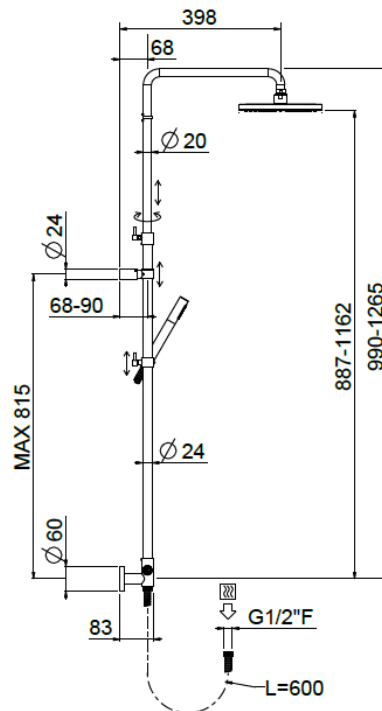

Bridge telescopic exposed

Bridge telescopic exposed, Stick shower head
30678X/ED-CRX

TECHNICAL INFORMATION

Bridge turning shower column with adjustable mounting with articulated shower holder, external holder with flexible hose cm 60, adjustable upper holder and diverter. Non-liming inspectable round shower head Ø250 in chromed stainless steel. Brass non-liming inspectable one jet round shower. PVC smooth double anti-torsion flexible hose cm 150. CHROME

Flow rate:

? Doccia o soffione?

PICTURE

SPARE PARTS

FEATURES

Rain jet

Non-liming

adjustable telescopic shower column

double anti-torsion

TECHNICAL DRAWING

FINISHINGS