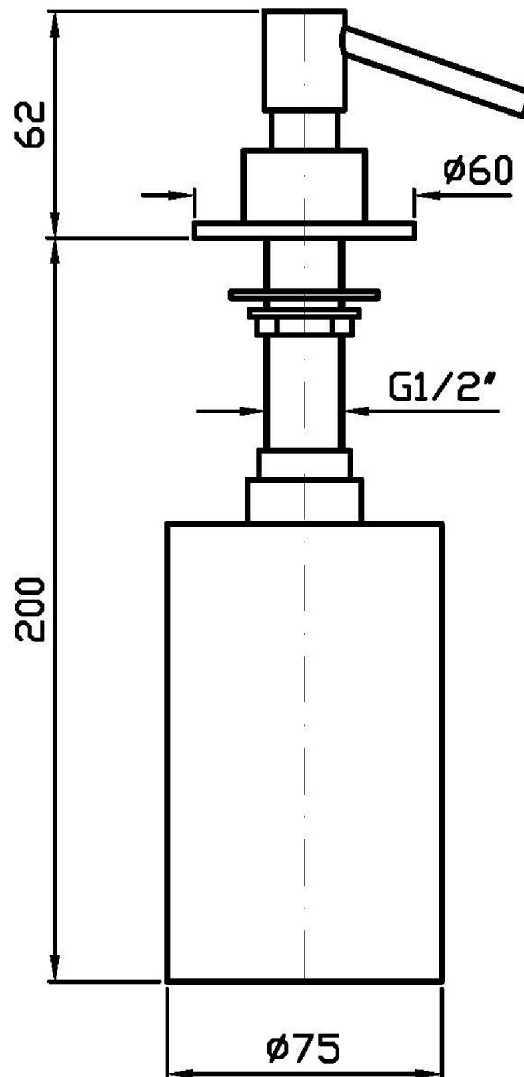

## ISY

R98689

Disegno Complessivo / Overall Drawing

### Pesi e Misure / Weights and Sizes

Peso ( Kg ) Weight ( lb )	0,72 ( Kg )	1,59 ( lb )
Volume test ( dc3 ) - ( in3 )	3,32 ( dc3 )	202,60 ( in3 )
h ( mm ) - ( in )	93,00 ( mm )	3,66 ( in )
L1 ( mm ) - ( in )	162,00 ( mm )	6,38 ( in )
L2 ( mm ) - ( in )	220,00 ( mm )	8,66 ( in )