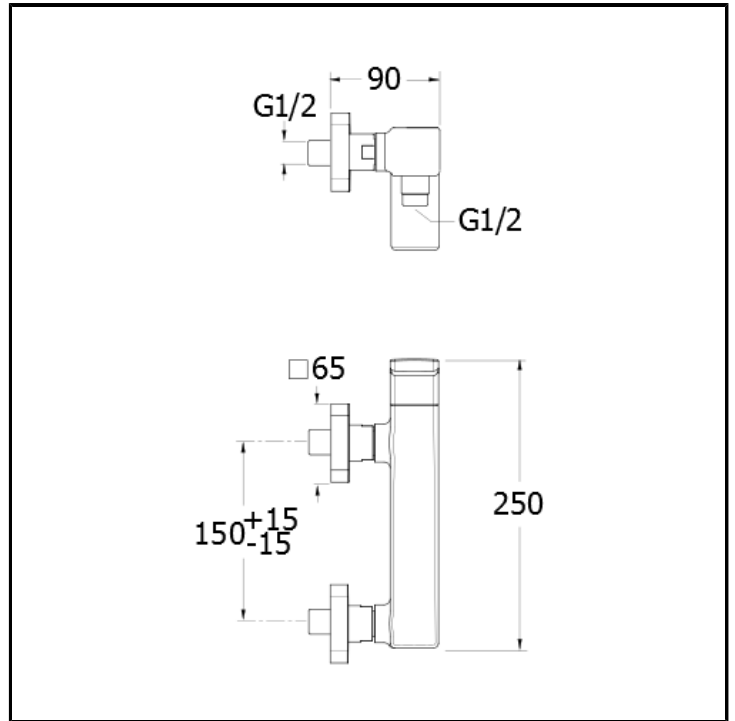

CRIQS401

External shower mixer

FINITURE

- White matt
- Chrome
- Polished black chrome
- Brushed black chrome
- Polished metallic
- Brushed metallic
- Black matt
- PVD polished rose gold
- PVD brushed rose gold

CHARACTERISTICS

-

COMMAND

- Monocontrol

INSTALLATION

- Wall

TPOLOGY

-