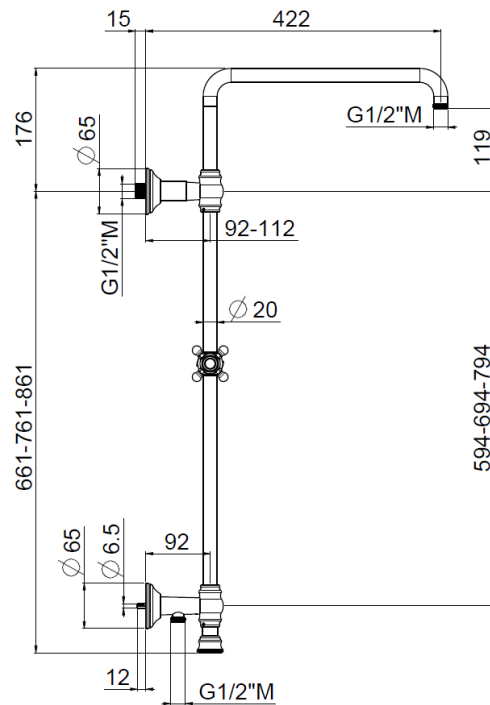

SPARE PARTS

TECHNICAL DRAWING