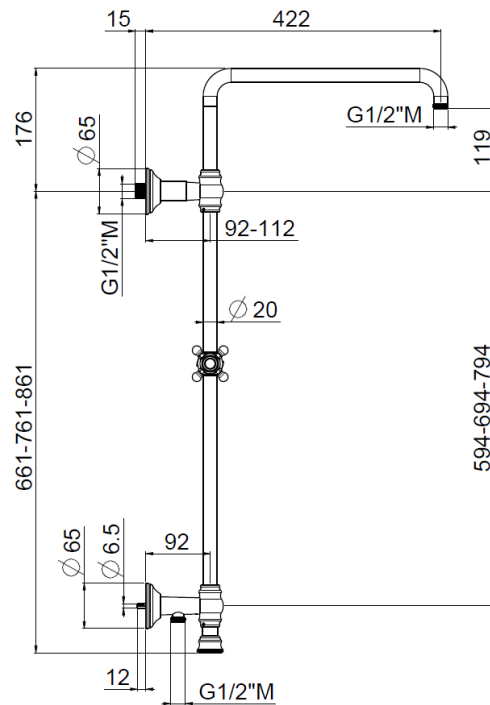

Colonial high wall outlet

Colonial high wall outlet, Colonial shower head
30025/IA-A-CR

TECHNICAL INFORMATION

Turning shower column with adjustable traditional mounting and articulated shower holder, high water connection integrated in the upper holder, diverter, column height adjustable with optional extension kit. Colonial non-liming shower head Ø270 in brass/stainless steel and one jet Colonial shower in brass. Brass double spiral flexible hose cm 150. Wheelbase 800 mm.
CHROME

FEATURES

Rain jet

Non-liming

adjustable telescopic shower column

PICTURE

SPARE PARTS

TECHNICAL DRAWING

FINISHINGS