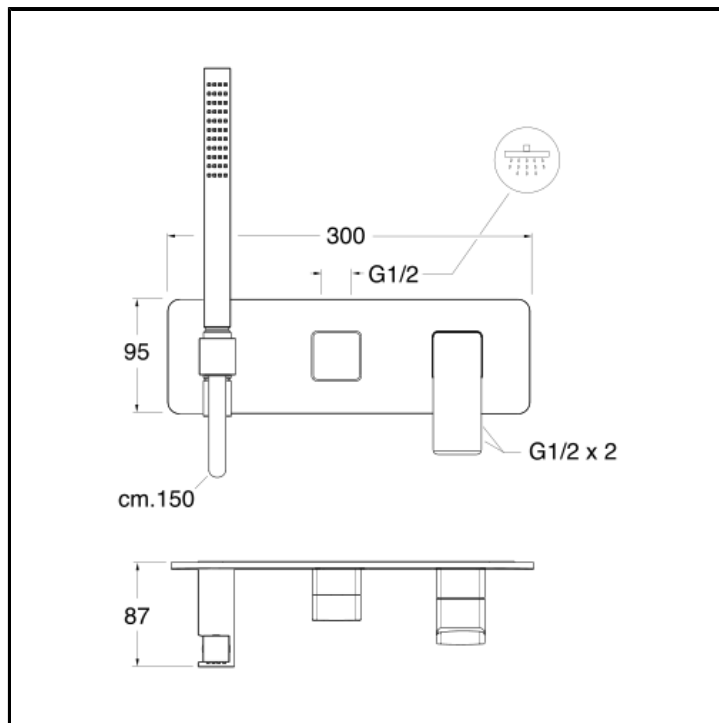

# CRIQS602

Bath/shower mixer external parts for CRICS100 (right side) - CRICS101 (left side) with 2 outlet diverter, anti-lime hand shower, LONG LIFE flexible hose