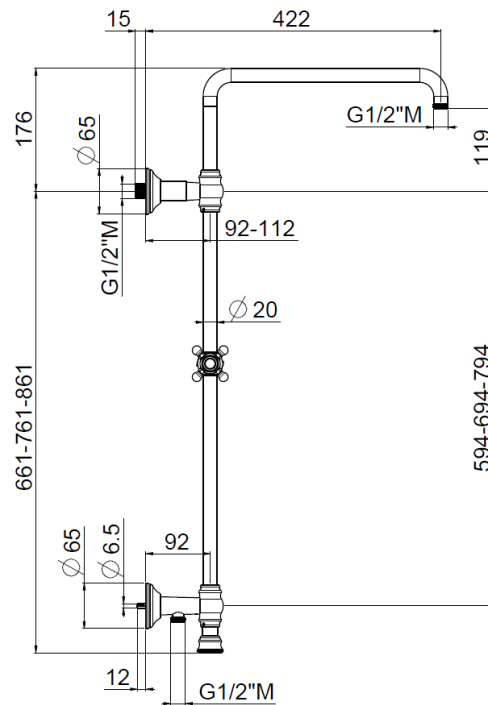

SPARE PARTS

TECHNICAL DRAWING