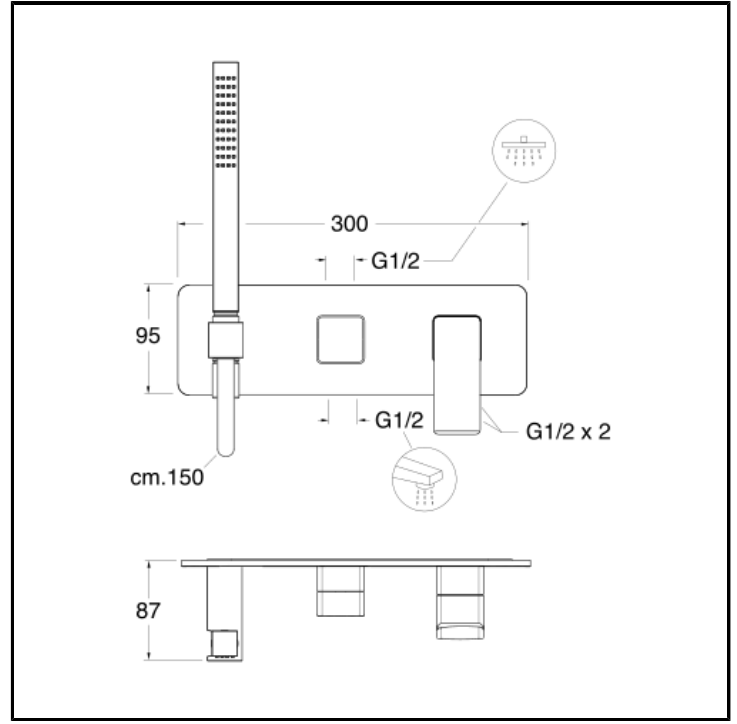

CRIQS603

Bath/shower mixer external parts for CRICS100 (right side) - CRICS101 (left side) with 3 outlet diverter, anti-lime hand shower, LONG LIFE flexible hose

FINITURE

- White matt
- Chrome
- Polished black chrome
- Brushed black chrome
- Polished metallic
- Brushed metallic
- Black matt
- PVD polished rose gold
- PVD brushed rose gold

CHARACTERISTICS

-

COMMAND

- Monocontrol

INSTALLATION

- Wall

TPOLOGY

-