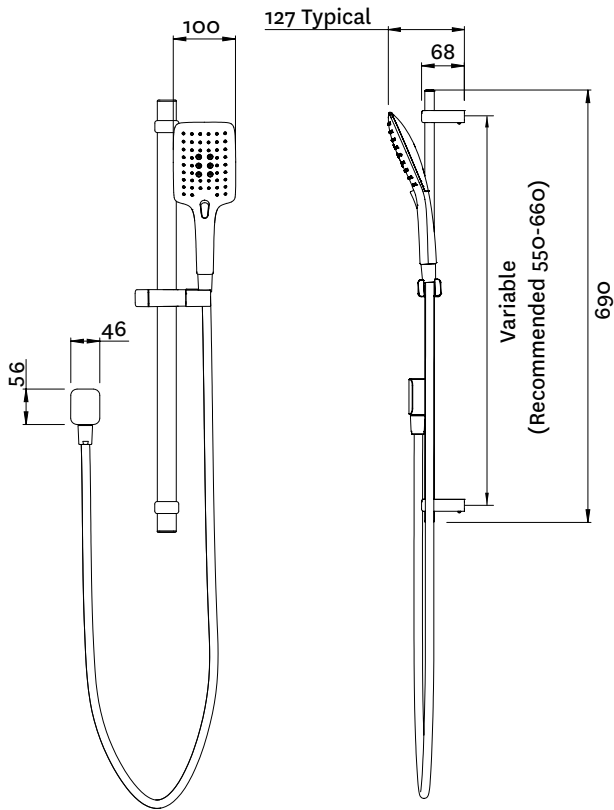

EASY-CLICK 3F RAIL SHOWER

FUNCTION: Airstream™; Normal, Massage, Combination

INSTALL METHOD: Adjustable Pillars

SUPPLY: Mains Pressure

CONNECTIONS: 1/2" BSP Female

WORKING PRESSURES: 150 - 500 kpa

OPERATING TEMPERATURE: Recommended 50°C*

*Refer AS/NZS 3500

- Advanced Airstream™ spray mixes air with water to create a softer, lighter & voluminous shower experience
- 3 function, (100 x 120mm) adjustable spray handset with chrome faceplate
- Stylish square 690mm rail with adjustable pillars to allow easy retro-fit to existing holes
- Height adjustable handset holder with twist-lock slider
- Rub clean silicon jets on the faceplate help to eliminate the build-up of limescale & calcium deposits, maintaining shower performance
- Strong and durable Satin-Smooth hose
- 3 star WELS rated on mains pressure (7.5 L/min)