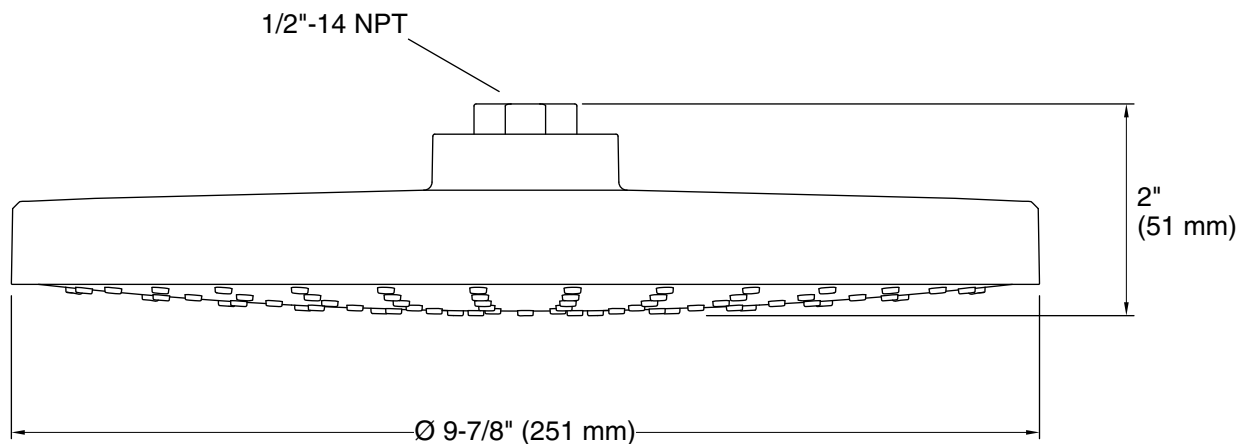

Color	Code	Description
	CP	Polished Chrome
	BN	Vibrant® Brushed Nickel
	2BZ	Oil-Rubbed Bronze

Technical Information

All product dimensions are nominal.

Showerhead/Body Spray:

Rated maximum flow: 2 gal/min (7.6 l/min)