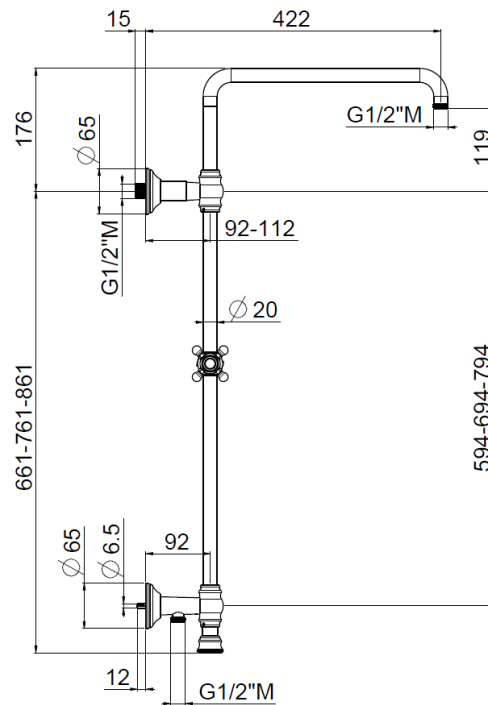

Colonial high wall outlet

Colonial high wall outlet, Colonial shower head
30025/IA-B-CR

TECHNICAL INFORMATION

Turning shower column with adjustable traditional mounting and articulated shower holder, high water connection integrated in the upper holder, diverter, column height adjustable with optional extension kit. Colonial non-liming shower head Ø270 in brass/stainless steel and one jet Colonial shower in brass. Brass double spiral flexible hose cm 150. Wheelbase 700 mm.
CHROME

FEATURES

Rain jet

Non-liming

adjustable telescopic shower column

PICTURE

SPARE PARTS

TECHNICAL DRAWING

FINISHINGS