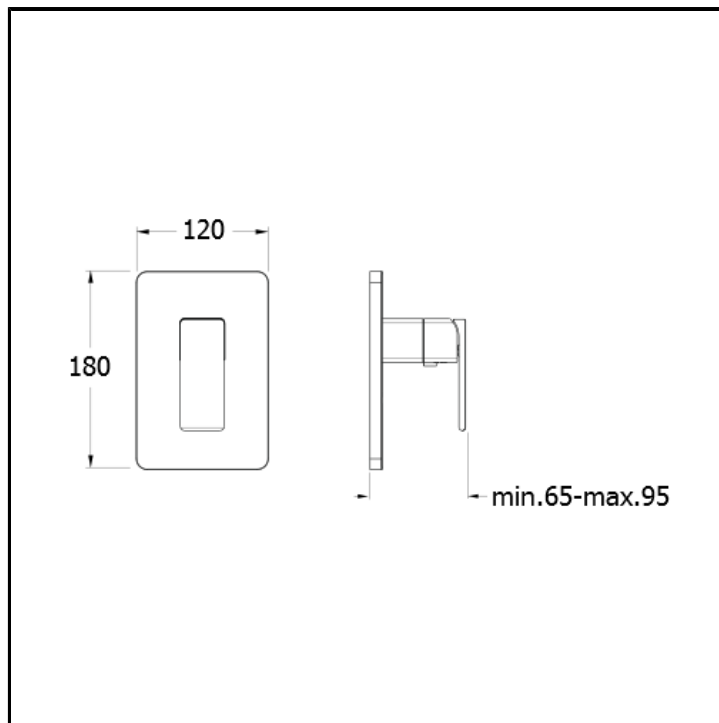

Shower mixer external parts for CRICS535 with metal plate

FINITURE

- White matt
- Chrome
- Polished black chrome
- Brushed black chrome
- Polished metallic
- Brushed metallic
- Black matt
- PVD polished rose gold
- PVD brushed rose gold

CHARACTERISTICS

-

COMMAND

- Monocontrol

INSTALLATION

- Wall

TPOLOGY

-