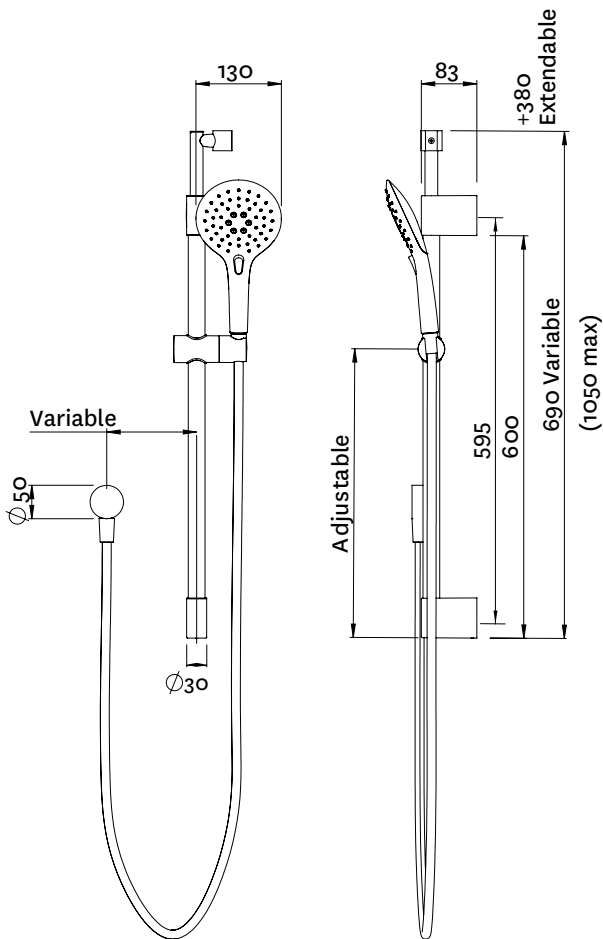

## EASY-CLICK 3F TELESCOPIC RAIL SHOWER

**FUNCTION:** Airstream™; Normal, Massage, Combination

**INSTALL METHOD:** Fixed Mount Pillars

**SUPPLY:** Mains Pressure

**CONNECTIONS:** 1/2" BSP Female

**WORKING PRESSURES:** 150 - 500 kpa

**OPERATING TEMPERATURE:** Recommended 50°C\*

\*Refer AS/NZS 3500

- Advanced Airstream™ spray mixes air with water to create a softer, lighter & voluminous shower experience
- 3 function, ø130mm adjustable spray handset with simple Easy-Click push button
- Telescopic rail slides out to extend rail height by 380mm for a maximum height of 1050mm - Perfect for tall users
- Interchangeable handset position allows handset to be placed in optional overhead position for rain like experience
- Round rail with solid mounting points for extra durability
- Height adjustable handset holder with push button slider
- Rub clean silicon jets on the faceplate help to eliminate the build-up of limescale & calcium deposits, maintaining shower performance
- Strong and durable Satin-Smooth hose
- 3 star WELS rated on mains pressure (7.5 L/min)