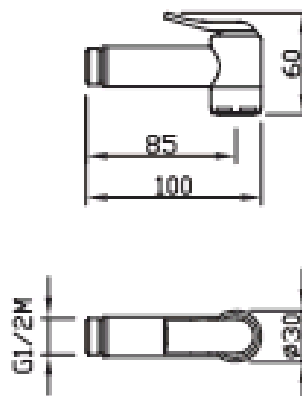

Mini

Shut-off Mini
18705/CIL-CR

TECHNICAL INFORMATION

Brass push lever shower with interchangeable filter. CHROME

FEATURES

rain jet

hydromassage jet

dripless

PICTURE

TECHNICAL DRAWING

SPARE PARTS

FINISHINGS