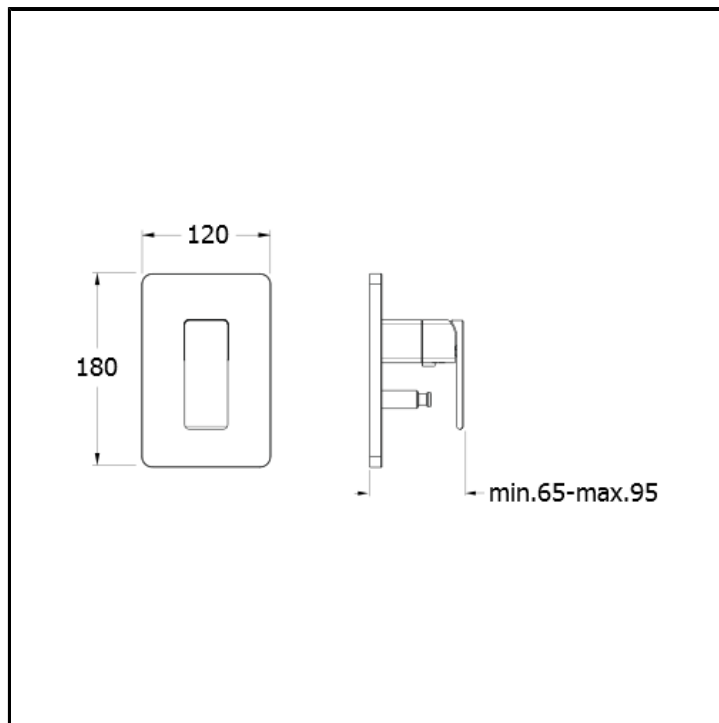

Bath/shower mixer external parts for CRICS535 with 2 outlet diverter and metal plate

FINITURE

- White matt
- Chrome
- Polished black chrome
- Brushed black chrome
- Polished metallic
- Brushed metallic
- Black matt
- PVD polished rose gold
- PVD brushed rose gold

CHARACTERISTICS

-

COMMAND

- Monocontrol

INSTALLATION

- Wall

TPOLOGY

-
-