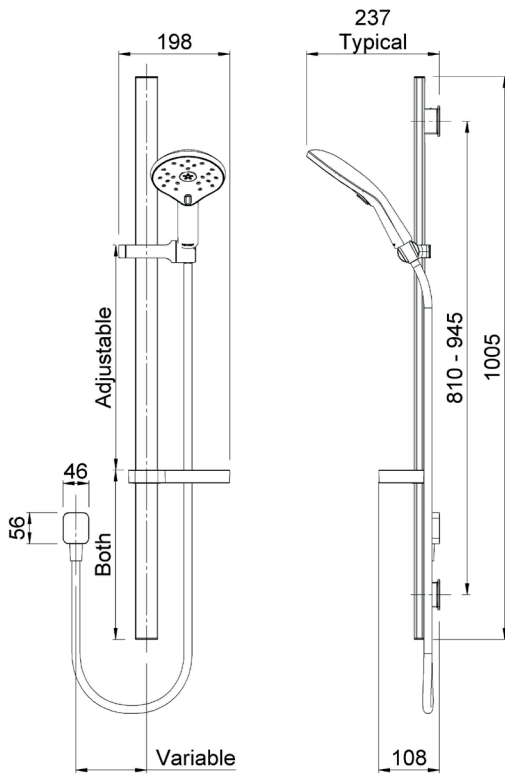

#### KOHA II RAIL SHOWER CHROME

Satinjet®. The unmistakable feeling of 300,000 droplets per second.

Unlike conventional showers, Satinjet uses unique twin-jet technology to create optimum water droplet size and pressure, with over 300,000 droplets per second providing greater warmth and coverage. The result is an immersive, full-body experience.

**CONSTRUCTION:** Chrome-plated rail

**CLASSIFICATION:** Suitable for **all pressure** systems

**INLET CONNECTIONS:** 1/2" BSP Female

**WORKING PRESSURE:** 35 - 500kPa

**DIMENSIONS FOR FITTING:** 810 - 945mm retro-fit pitch

**OPERATING TEMPERATURE:** 5 °C - 70 °C

- Rail length 1005mm
- Dual function shower including massage and full-body spray
- Adjustable friction slider
- Chrome & white soapdish included
- 3 star WELS rated on mains pressure (8.5 l/m)
- 3 star WELS rated on low pressure (8.5 l/m)