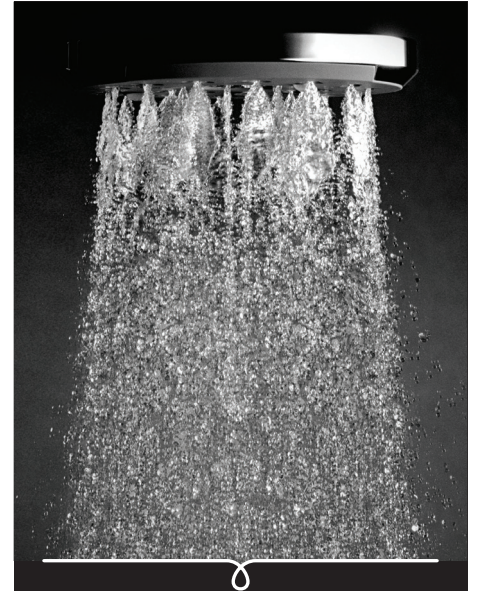

#### KOHA II RAIL SHOWER CHROME

Satinjet®. The unmistakable feeling of 300,000 droplets per second.

Unlike conventional showers, Satinjet uses unique twin-jet technology to create optimum water droplet size and pressure, with over 300,000 droplets per second providing greater warmth and coverage. The result is an immersive, full-body experience.

**OPERATING TEMPERATURE:** 5 °C - 70 °C

- Rail length 1005mm
- Dual function shower including massage and full-body spray
- Adjustable friction slider
- Chrome & white soapdish included
- 3 star WELS rated on mains pressure (8.5 l/m)
- 3 star WELS rated on low pressure (8.5 l/m)