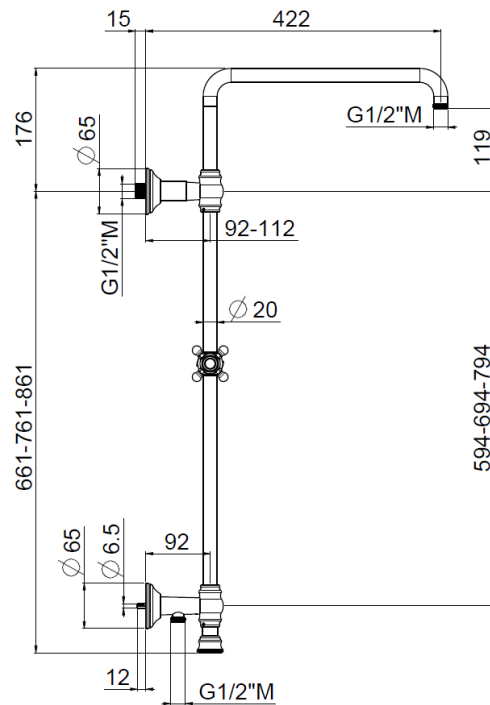

Colonial high wall outlet

Colonial high wall outlet, Colonial shower head
30027/IA-B-CR

TECHNICAL INFORMATION

Turning shower column with adjustable traditional mounting and articulated shower holder, high water connection integrated in the upper holder, diverter, column height adjustable with optional extension kit. Colonial non-liming shower head Ø310 in brass/stainless steel and one jet Colonial shower in brass. Brass double spiral flexible hose cm 150. Wheelbase 700 mm.
CHROME

FEATURES

Rain jet

Non-liming

adjustable telescopic shower column

PICTURE

SPARE PARTS

TECHNICAL DRAWING

FINISHINGS