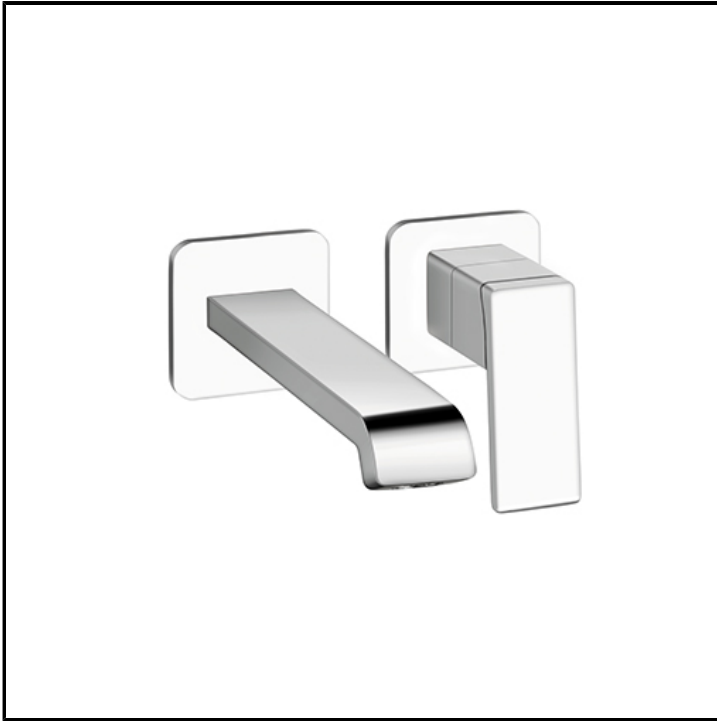

Wall mounted basin mixer REGULAR external parts for CRICS237 - CRICS238 with 1"1/4 Up&Down waste and metal plate

## FEATURES (MODEL NAME SIDE)

- Regular