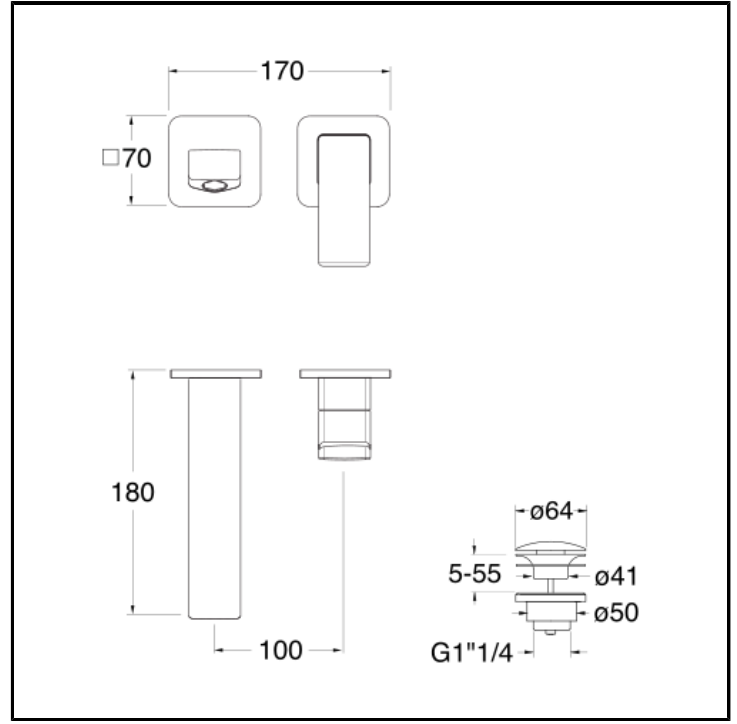

Wall mounted basin mixer REGULAR external parts for CRICS237 - CRICS238 with 1"1/4 Up&Down waste and metal plate