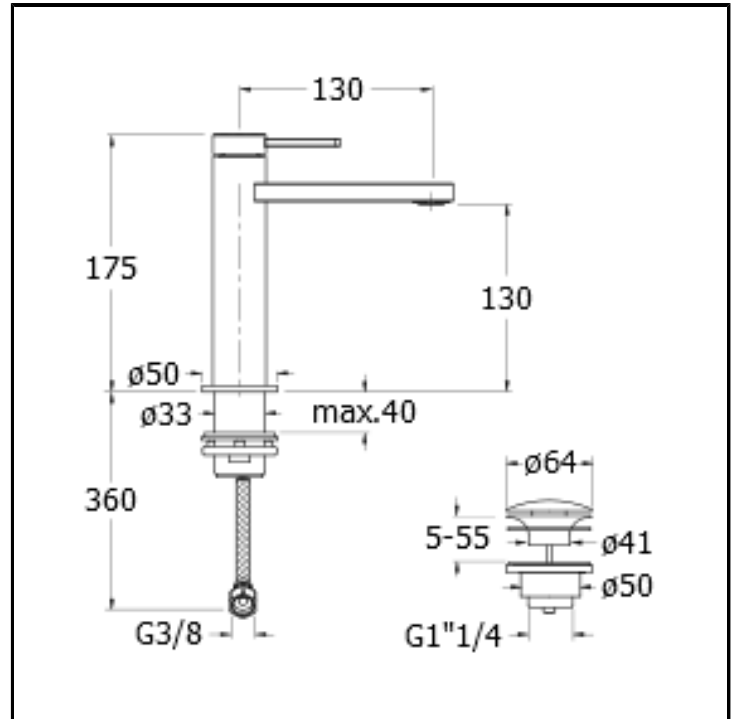

# CRIUC223

Basin mixer LARGE with 1"1/4 Up&Down waste

## FEATURES (MODEL NAME SIDE)

- Large