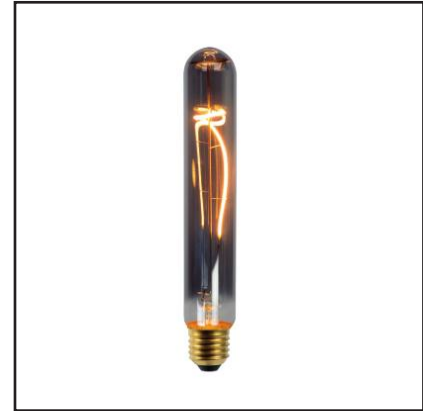

LUCIDE

GENERAL SPECIFICATIONS

RECOMMENDED LUCIDE LIGHT SOURCE

49047/20/65

Light source dimmable : Yes

Light source incl. : No

General

Dimensions LxWxH : 20 cm x 20 cm x 160 cm
Height minimum : 35cm
Height maximum : 160cm
Dimensions shade LxWxH : 20cm x 20cm x 30 cm
Main material : Glass+Cuprum
Ceiling rose material : Metal
Color : Matt Black and clear
Style : Retro
Shape : Round
Weight : 1.7 kg
Warranty : 2 years

Product specifications

Dimmable : No
Light direction : Around (Diffuse)
Adjustable in height : Adjustable In Height (Before Installation)
Directional : Not Directional
Cable : Yes, Cable On Product
Cable length : 130 cm
Sensor : Without Sensor
Control : Light Switch
Control IP-Class : 20
Electric class : 1
Light source including ? : No
Lamp socket : E27
Light source number : 1
Power requirements : 220-240V~50Hz
Bulb type & maximum wattage : E27- max.60W

For more specifications of this product please visit

www.lucide.com

FERN

Item number : 25409/01/30

EAN code : 5411212250964

For more specifications, dimensions please visit
www.lucide.com

LUCIDE

INSTALLATION DRAWING SPECIFICATIONS