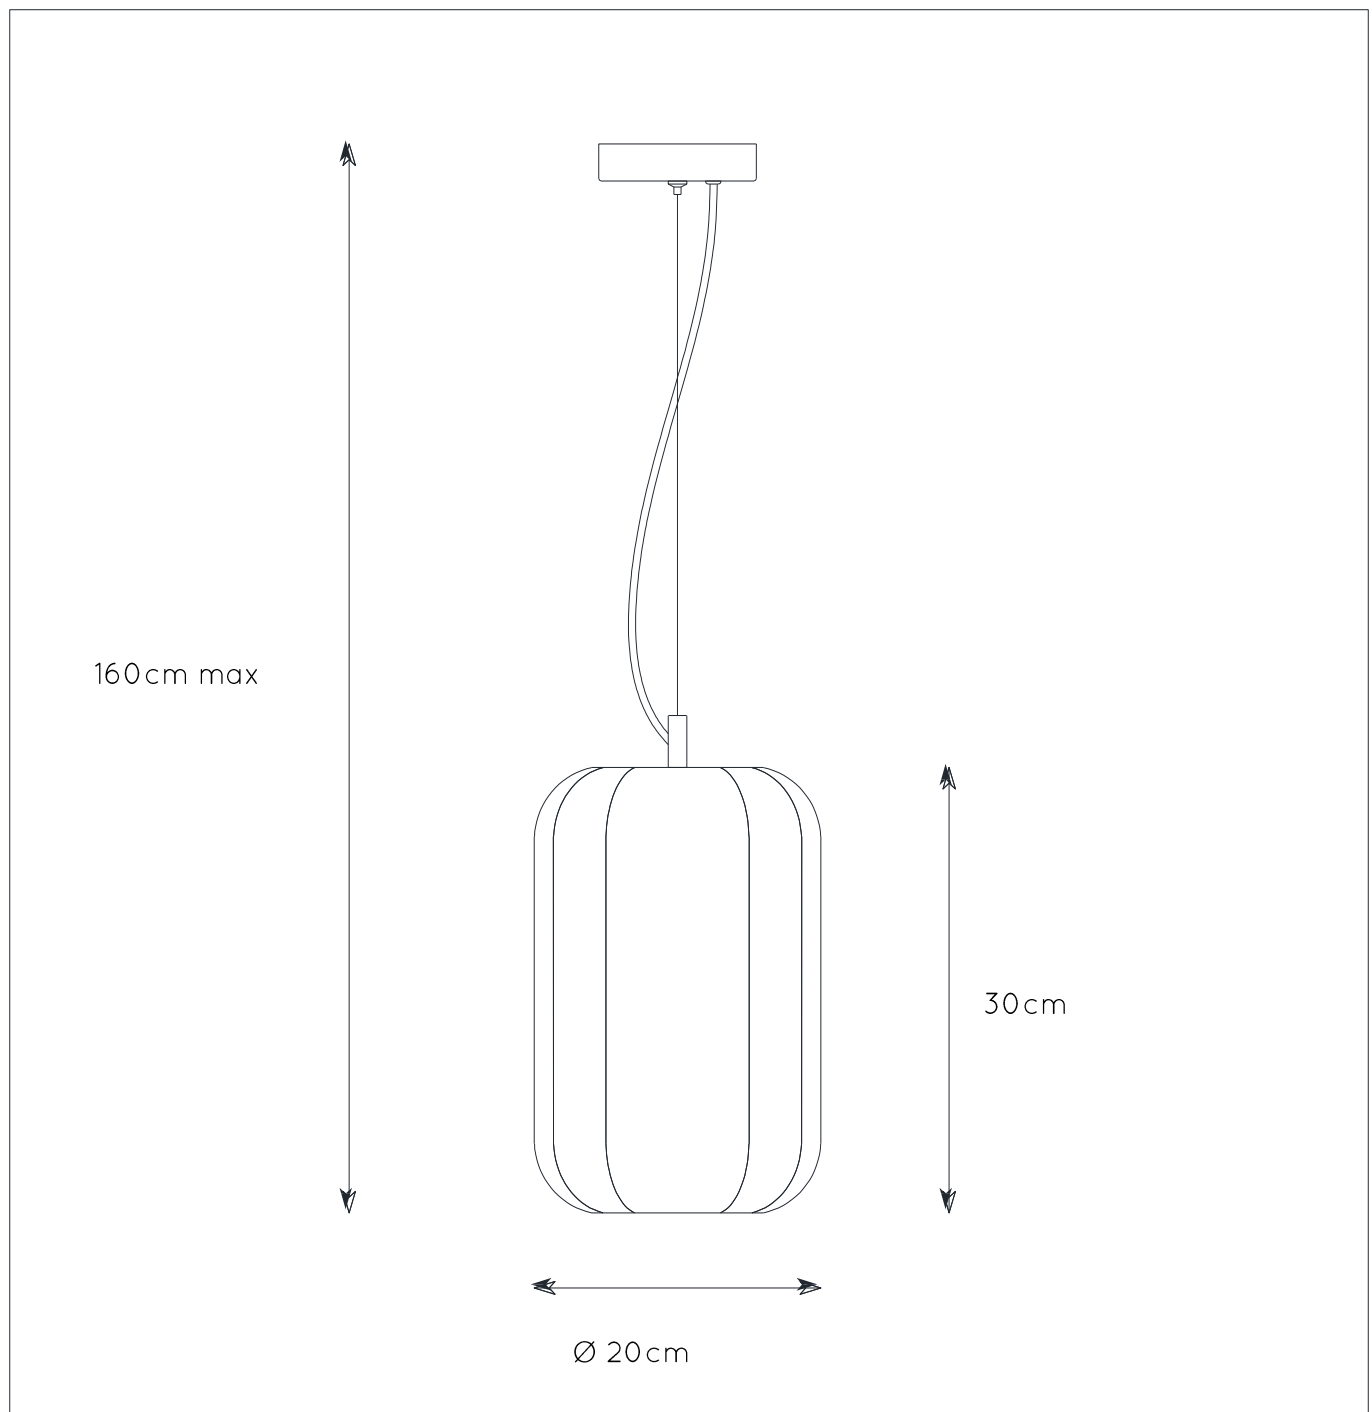

LUCIDE

GENERAL SPECIFICATIONS

RECOMMENDED LUCIDE LIGHT SOURCE

49047/20/65

Light source dimmable : Yes

Light source incl. : No

General

Dimensions LxWxH : 20 cm x 20 cm x 160 cm
Height minimum : 35cm
Height maximum : 160cm
Dimensions shade LxWxH : 20cm x 20cm x 30 cm
Main material : Glass+Cuprum
Ceiling rose material : Metal
Color : Matt Black and clear
Style : Retro
Shape : Round
Weight : 1.7 kg
Warranty : 2 years

Product specifications

Dimmable : No
Light direction : Around (Diffuse)
Adjustable in height : Adjustable In Height (Before Installation)
Directional : Not Directional
Cable : Yes, Cable On Product
Cable length : 130 cm
Sensor : Without Sensor
Control : Light Switch
Control IP-Class : 20
Electric class : 1
Light source including ? : No
Lamp socket : E27
Light source number : 1
Power requirements : 220-240V~50Hz
Bulb type & maximum wattage : E27- max.60W

For more specifications of this product please visit

www.lucide.com

FERN

Item number : 25409/01/30

EAN code : 5411212250964

For more specifications, dimensions please visit
www.lucide.com

LUCIDE

INSTALLATION DRAWING SPECIFICATIONS