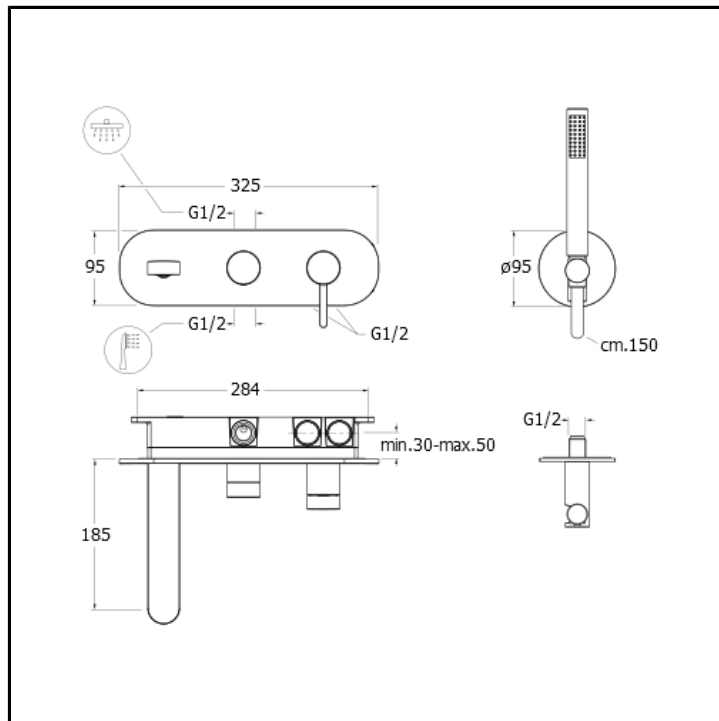

CRIUC103

■ CRISTINA
RUBINETTERIE

Bath/shower mixer external parts for CRICS100 (right side) - CRICS101 (left side) with 3 outlet diverter, brass anti-lime hand shower, LONG LIFE flexible hose and metal plate