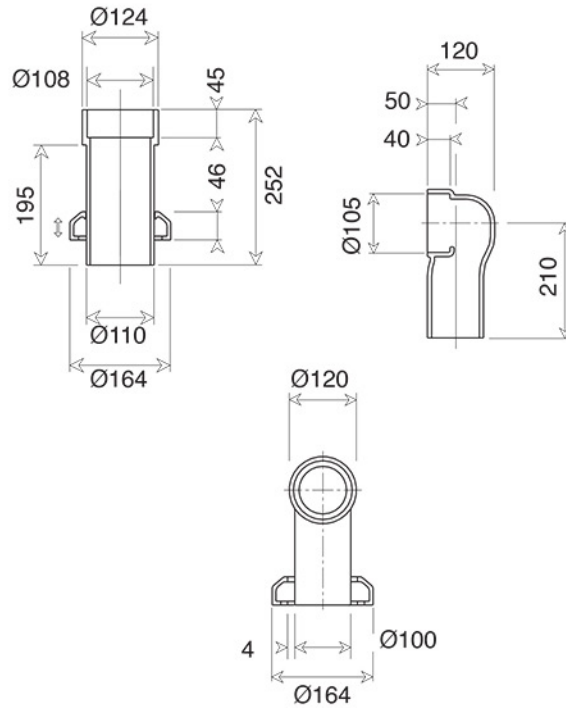

VICTORIAN Collection	
Code	Description
2005 OLD2005	<b>Closet W.C. (wall drain)</b> White Old White
GRDN2005 OSBR2005	<b>Decorated</b> Garden Pattern Blue Pattern

Verona - Italy  
 tel. +39 045 8006917  
 fax. +39 045 8020111  
 gentry-home.com

VICTORIAN Collection	
Code	Description
9999 OLD9999	<b>Pottery pan connector for floor trap</b> White Old White
9998 OLD9998	<b>Pottery pan connector for wall trap</b> White Old White
9997 OLD9997	<b>Pottery pan connector collar</b> White Old White

Verona - Italy  
 tel. +39 045 8006917  
 fax. +39 045 8020111  
 gentry-home.com

VICTORIAN Collection	
Code	Description
	<b>Toilet seat sold separately - See SEATS</b>

Verona - Italy  
 tel. +39 045 8006917  
 fax. +39 045 8020111  
 gentry-home.com