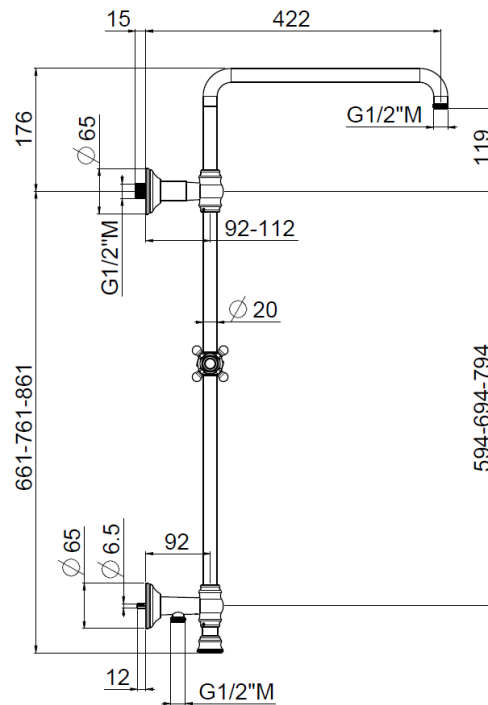

Colonial high wall outlet

Colonial high wall outlet, Colonial shower head
30025/IA-C-CR

TECHNICAL INFORMATION

Turning shower column with adjustable traditional mounting and articulated shower holder, high water connection integrated in the upper holder, diverter, column height adjustable with optional extension kit. Colonial non-liming shower head Ø270 in brass/stainless steel and one jet Colonial shower in brass. Brass double spiral flexible hose cm 150. Wheelbase 600 mm.
CHROME

FEATURES

Rain jet

Non-liming

adjustable telescopic shower column

PICTURE

SPARE PARTS

TECHNICAL DRAWING

FINISHINGS