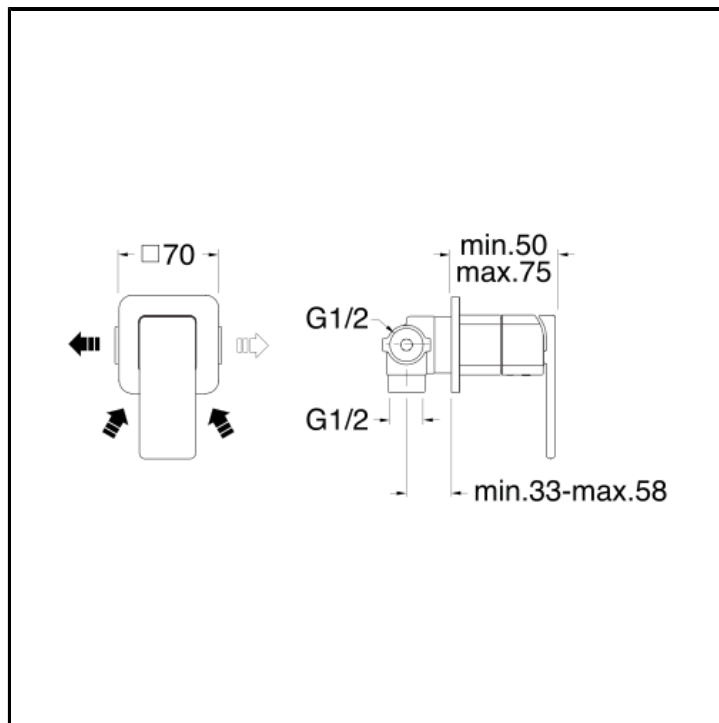

CRIQS638

Complete concealed shower mixer with metal plate

FINITURE

-  White matt
-  Chrome
-  Polished black chrome
-  Brushed black chrome
-  Polished metallic
-  Brushed metallic
-  Black matt
-  PVD polished rose gold
-  PVD brushed rose gold

CHARACTERISTICS

-

COMMAND

- Monocontrol

INSTALLATION

- Wall

TPOLOGY

-